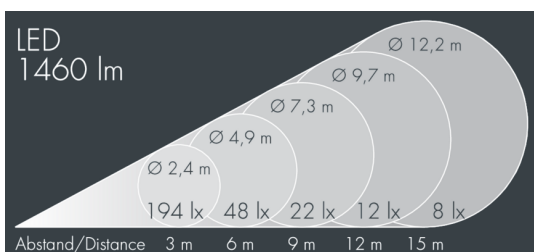

## Monocube 3

8 263 266 159

9 × 2,5 W, 1460 lm, 3000 K warm white, DALI, wide beam 44°

Customized solutions and modifications are possible: Special RAL, DB or NCS colours as polyester powder coat, luminaires in 2700 K and other colour temperatures and versions for high ambient temperature.

## Specification text

housing made of corrosion-resistant die-cast aluminum AlSi12, polyester powder coated by high-quality and UV-stabilized coating process, Colour: white RAL 9002, all exterior parts are stainless steel, tempered safety glass, anti-reflective coating from 1 side, dark screenprint, silicon gasket, closure with 4 stainless steel screws, for installation on poles Ø 60 - 100 mm, tiltable base made of powder coated aluminum, 2 drilled holes Ø 9 mm, spacing 95 mm, 1 centre hole Ø 13.5 mm, tilt range: 90°, 360° adjustable, cable gland: M20, connecting terminal: 5 pole, precise PMMA optics, integral driver (DALI), CRI > 80, max 2 SDCM, service life L90/B10 > 50.000 h, Beam angle (FWHM): 44°, luminous flux: 1460 lm, wattage: 23 W, delivered lumens 63 lm/W, protection type IP65, protection class I, impact resistance IK08, windage area 0,016 m<sup>2</sup>, dimensions (L×H×W): 126 × 97 × 126 mm, weight 1.8 kg

## Specification

Wattage	23 W	Beam angle (FWHM)	44°
Delivered lumens	63 lm/W	Housing colour	white RAL 9002
Light source	LED 3000 K	Power supply cable	Ø 6 – 13 mm
Color Rendering Index	CRI > 80	Protection type	IP65
Colour tolerance	max 2 SDCM	Protection class	I
Lifetime ta 25° C	L90/B10 > 50.000 h	Impact resistance	IK08
Control gear	DALI	Windage area	0,016m <sup>2</sup>
Input voltage AC	220 – 240 V	Dimensions	126 × 97 × 126 mm
Input voltage DC	200 – 250 V	Weight	1,80 kg
Voltage protection	2 kV L/N   4 kV L/PE	Max. ambient temperature ta	30°
Luminaires per B16A / C16A	50 / 85		