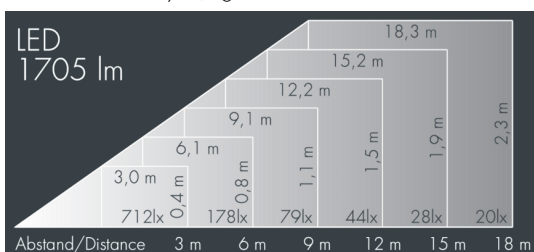

### Monocube 3

8 263 245 339

9 × 2,5 W, 1705 lm, 4000 K neutral white, Casambi, linear, horizontal 7° / 54°

Customized solutions and modifications are possible: Special RAL, DB or NCS colours as polyester powder coat, luminaires in 2700 K and other colour temperatures and versions for high ambient temperature.

### Specification text

housing made of corrosion-resistant die-cast aluminum AlSi12, polyester powder coated by high-quality and UV-stabilized coating process, Colour: black RAL 7021, all exterior parts are stainless steel, tempered safety glass, anti-reflective coating from 1 side, dark screenprint, silicon gasket, closure with 4 stainless steel screws, for installation on poles Ø 60 - 100 mm, tiltable base made of powder coated aluminum, 2 drilled holes Ø 9 mm, spacing 95 mm, 1 centre hole Ø 13.5 mm, tilt range: 90°, 360° adjustable, cable gland: M20, connecting terminal: 3 pole, precise PMMA optics, integral driver (Casambi), CRI > 80, max 2 SDCM, service life L90/B10 > 50.000 h, Beam angle (FWHM): 7° / 54°, luminous flux: 1705 lm, wattage: 23 W, delivered lumens 74 lm/W, protection type IP65, protection class I, impact resistance IK08, windage area 0,016 m<sup>2</sup>, dimensions (L×H×W): 126 × 97 × 126 mm, weight 1.8 kg

### Specification

Wattage	23 W	Beam angle (FWHM)	7° / 54°
Delivered lumens	74 lm/W	Housing colour	black RAL 7021
Light source	LED 4000 K	Power supply cable	Ø 6 – 13 mm
Color Rendering Index	CRI > 80	Protection type	IP65
Colour tolerance	max 2 SDCM	Protection class	I
Lifetime ta 25° C	L90/B10 > 50.000 h	Impact resistance	IK08
Control gear	Casambi	Windage area	0,016m <sup>2</sup>
Input voltage AC	220 – 240 V	Dimensions	126 × 97 × 126 mm
Input voltage DC	220 – 240 V	Weight	1,80 kg
Voltage protection	4 kV L/N   2 kV L/PE	Max. ambient temperature ta	30°
Luminaires per B16A / C16A	44 / 74		