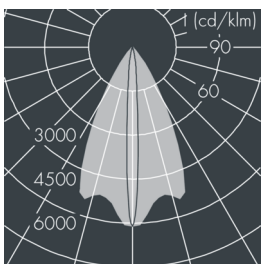

### Monocube 3

8 263 245 339

9 × 2,5 W, 1705 lm, 4000 K neutral white, Casambi, linear, horizontal 7° / 54°

Customized solutions and modifications are possible: Special RAL, DB or NCS colours as polyester powder coat, luminaires in 2700 K and other colour temperatures and versions for high ambient temperature.

### Specification text

housing made of corrosion-resistant die-cast aluminum AlSi12, polyester powder coated by high-quality and UV-stabilized coating process, Colour: black RAL 7021, all exterior parts are stainless steel, tempered safety glass, anti-reflective coating from 1 side, dark screenprint, silicon gasket, closure with 4 stainless steel screws, for installation on poles Ø 60 - 100 mm, tiltable base made of powder coated aluminum, 2 drilled holes Ø 9 mm, spacing 95 mm, 1 centre hole Ø 13.5 mm, tilt range: 90°, 360° adjustable, cable gland: M20, connecting terminal: 3 pole, precise PMMA optics, integral driver (Casambi), CRI > 80, max 2 SDCM, service life L90/B10 > 50.000 h, Beam angle (FWHM): 7° / 54°, luminous flux: 1705 lm, wattage: 23 W, delivered lumens 74 lm/W, protection type IP65, protection class I, impact resistance IK08, windage area 0,016 m<sup>2</sup>, dimensions (L×H×W): 126 × 97 × 126 mm, weight 1.8 kg

### Specification

Wattage	23 W	Beam angle (FWHM)	7° / 54°
Delivered lumens	74 lm/W	Housing colour	black RAL 7021
Light source	LED 4000 K	Power supply cable	Ø 6 – 13 mm
Color Rendering Index	CRI > 80	Protection type	IP65
Colour tolerance	max 2 SDCM	Protection class	I
Lifetime ta 25° C	L90/B10 > 50.000 h	Impact resistance	IK08
Control gear	Casambi	Windage area	0,016m <sup>2</sup>
Input voltage AC	220 – 240 V	Dimensions	126 × 97 × 126 mm
Input voltage DC	220 – 240 V	Weight	1,80 kg
Voltage protection	4 kV L/N   2 kV L/PE	Max. ambient temperature ta	30°
Luminaires per B16A / C16A	44 / 74		