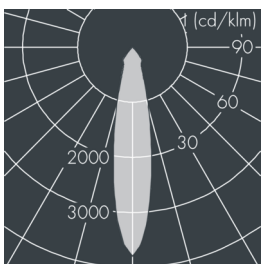

Minispot 2 - 230 V

8 926 055 049

9 W, 576 lm, 4000 K neutral white,
medium wide beam 23°

Customized solutions and modifications are possible: Special RAL, DB or NCS colours as polyester powder coat, luminaires in 2700 K and other colour temperatures and versions for high ambient temperature.

Specification text

housing made of die-cast aluminum ALSi12, polyester powder coated by high-quality and UV-stabilized coating process, Colour: silver grey, all exterior parts are stainless steel, tempered high efficiency safety glass, anti-reflective coating from 1 side, silicon gasket, with 2 stainless steel screws, mounting bracket: 1 long hole Ø 7 mm, spacing 18 mm, 1 center hole Ø 8.5 mm, tilt range: 185°, cable gland: M20, connecting terminal: 3 pole, highly efficient faceted rotationally symmetrical reflector, Radial louvre, integral driver (230 V AC), CRI > 80, 3, service life L90/B10 > 50.000 h, Beam angle (FWHM): 23°, luminous flux: 576 lm, wattage: 9 W, delivered lumens 64 lm/W, protection type IP65, protection class I, impact resistance IK08, windage area 0,01 m², dimensions: Ø 80 mm, width 121 mm, weight 0.8 kg

| | | | |
|-----------------------|--------------------|-----------------------------|-----------------------|
| Wattage | 9 W | Beam angle (FWHM) | 23° |
| Delivered lumens | 64 lm/W | Housing colour | silver grey |
| Light source | LED 4000 K | Power supply cable | Ø 6 – 11 mm |
| Color Rendering Index | CRI > 80 | Protection type | IP65 |
| Colour tolerance | 3 | Protection class | I |
| Lifetime ta 25° C | L90/B10 > 50.000 h | Impact resistance | IK08 |
| Control gear | on / off | Windage area | 0,01m ² |
| Input voltage DC | 48 | Dimensions | Ø 80 mm, width 121 mm |
| | | Weight | 0,80 kg |
| | | Max. ambient temperature ta | 35° |