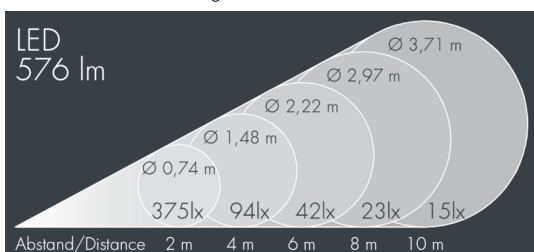

Minispot 2 - 230 V

8 926 055 049

9 W, 576 lm, 4000 K neutral white,
medium wide beam 23°

Customized solutions and modifications are possible: Special RAL, DB or NCS colours as polyester powder coat, luminaires in 2700 K and other colour temperatures and versions for high ambient temperature.

Specification text

housing made of die-cast aluminum ALSi12, polyester powder coated by high-quality and UV-stabilized coating process, Colour: silver grey, all exterior parts are stainless steel, tempered high efficiency safety glass, anti-reflective coating from 1 side, silicon gasket, with 2 stainless steel screws, mounting bracket: 1 long hole Ø 7 mm, spacing 18 mm, 1 center hole Ø 8.5 mm, tilt range: 185°, cable gland: M20, connecting terminal: 3 pole, highly efficient faceted rotationally symmetrical reflector, Radial louvre, integral driver (230 V AC), CRI > 80, 3, service life L90/B10 > 50.000 h, Beam angle (FWHM): 23°, luminous flux: 576 lm, wattage: 9 W, delivered lumens 64 lm/W, protection type IP65, protection class I, impact resistance IK08, windage area 0,01 m², dimensions: Ø 80 mm, width 121 mm, weight 0.8 kg

| | | | |
|-----------------------|--------------------|-----------------------------|-----------------------|
| Wattage | 9 W | Beam angle (FWHM) | 23° |
| Delivered lumens | 64 lm/W | Housing colour | silver grey |
| Light source | LED 4000 K | Power supply cable | Ø 6 – 11 mm |
| Color Rendering Index | CRI > 80 | Protection type | IP65 |
| Colour tolerance | 3 | Protection class | I |
| Lifetime ta 25° C | L90/B10 > 50.000 h | Impact resistance | IK08 |
| Control gear | on / off | Windage area | 0,01m ² |
| Input voltage DC | 48 | Dimensions | Ø 80 mm, width 121 mm |
| | | Weight | 0,80 kg |
| | | Max. ambient temperature ta | 35° |