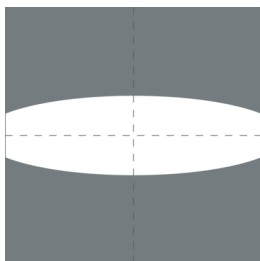

Minispot 2 - 48 V

8 925 059 339
0 W, RGBW Casambi,
linear horizontal 24°

Customized solutions and modifications are possible: Special RAL, DB or NCS colours as polyester powder coat, luminaires in 2700 K and other colour temperatures and versions for high ambient temperature.

Specification text

housing made of die-cast aluminum AlSi12, polyester powder coated by high-quality and UV-stabilized coating process, Colour: silver grey, all exterior parts are stainless steel, tempered high efficiency safety glass, anti-reflective coating from 1 side, silicon gasket, with 2 stainless steel screws, mounting bracket: 1 long hole $\varnothing 7$ mm, spacing 18 mm, 1 center hole $\varnothing 8.5$ mm, tilt range: 185°, cable gland: M20, connecting terminal: 6 pole, Radial louvre, highly efficient optics made of transparent thermoplastic for precise lighting tasks, Constant current control (48 V DC), Beam angle (FWHM): 24°, wattage: 0 W, protection type IP65, protection class III, impact resistance IK08, windage area 0,01 m², dimensions (L×H×W): 66 × 125 × 116 mm, weight 0.8 kg

| | | | |
|--------------|----------|-------------------|--------------------|
| Wattage | 0 W | Beam angle (FWHM) | 24° |
| Light source | LED RGBW | Housing colour | silver grey |
| Control gear | Casambi | Protection type | IP65 |
| | | Protection class | III |
| | | Impact resistance | IK08 |
| | | Windage area | 0,01m ² |
| | | Dimensions | 66 × 125 × 116 mm |
| | | Weight | 0,80 kg |