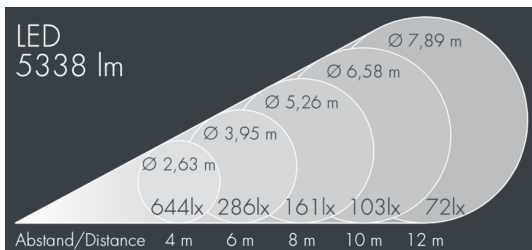

### Metaspot 3

8 247 057 149

67 W, 5351 lm, 2700 K warm white, DALI, medium wide beam 36°

Customized solutions and modifications are possible: Special RAL, DB or NCS colours as polyester powder coat, luminaires in 2700 K and other colour temperatures and versions for high ambient temperature.

### Specification text

housing made of corrosion-resistant die-cast aluminum AlSi12, polyester powder coated by high-quality and UV-stabilized coating process, Colour: silver grey, all exterior parts are stainless steel, tempered safety glass, anti-reflective coating from 1 side, dark screenprint, silicon gasket, tool-free twist closure, mounting bracket: 2 drilled holes  $\varnothing$  9 mm, spacing 40 mm, 1 centre hole  $\varnothing$  14 mm, tilt range: 180°, cable gland: M20, connecting terminal: 5 pole, light source completely shielded, high gloss aluminium reflector, integral, dimmable driver (DALI), CRI > 80, 3, service life L80/B10 > 50.000 h, Beam angle (FWHM): 36°, luminous flux: 5351 lm, wattage: 67 W, delivered lumens 80 lm/W, protection type IP65, protection class II, impact resistance IK08, windage area 0,055 m<sup>2</sup>, dimensions:  $\varnothing$  201 mm, width 272 mm, weight 5 kg

### Specification

Wattage	67 W	Beam angle (FWHM)	36°
Delivered lumens	80 lm/W	Housing colour	silver grey
Light source	LED 2700 K	Power supply cable	$\varnothing$ 6 – 11 mm
Color Rendering Index	CRI > 80	Protection type	IP65
Colour tolerance	3	Protection class	II
Lifetime ta 25° C	L80/B10 > 50.000 h	Impact resistance	IK08
Control gear	DALI	Windage area	0,055m <sup>2</sup>
Input voltage AC	220 – 240 V	Dimensions	$\varnothing$ 201 mm, width 272 mm
Input voltage DC	220 – 240 V	Weight	5,00 kg
Voltage protection	2 kV L/N   4 kV L/PE	Max. ambient temperature ta	35°
Luminaires per B16A / C16A	10 / 16		