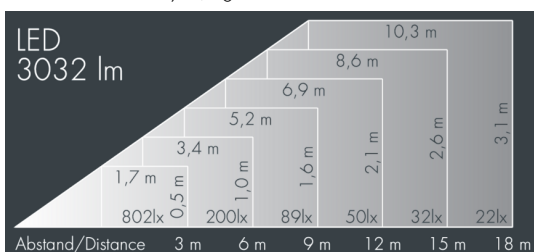

Metaspot 2

8 246 266 039

35 W, 3032 lm, 3000 K warm white,
linear, horizontal 9° / 36°

Customized solutions and modifications are possible: Special RAL, DB or NCS colours as polyester powder coat, luminaires in 2700 K and other colour temperatures and versions for high ambient temperature.

Specification text

housing made of corrosion-resistant die-cast aluminum AlSi12, polyester powder coated by high-quality and UV-stabilized coating process, Colour: white RAL 9002, all exterior parts are stainless steel, tempered safety glass, anti-reflective coating from 1 side, dark screenprint, silicon gasket, tool-free twist closure, for installation on poles Ø 60 - 100 mm, tiltable base made of powder coated aluminum, 2 drilled holes Ø 9 mm, spacing 95 mm, 1 centre hole Ø 40 mm, tilt range: 90°, 360° adjustable, cable gland: M20, connecting terminal: 3 pole, light source completely shielded, high gloss aluminium reflector, integral driver (AC/DC), CRI > 80, 3, service life L90/B10 > 50.000 h, Beam angle (FWHM): 9° / 36°, luminous flux: 3032 lm, wattage: 35 W, delivered lumens 87 lm/W, protection type IP65, protection class II, impact resistance IK08, windage area 0,042 m², dimensions: Ø 176 mm, width 244 mm, weight 3.6 kg

Specification

Wattage	35 W	Beam angle (FWHM)	9° / 36°
Delivered lumens	87 lm/W	Housing colour	white RAL 9002
Light source	LED 3000 K	Power supply cable	Ø 6 – 11 mm
Color Rendering Index	CRI > 80	Protection type	IP65
Colour tolerance	3	Protection class	II
Lifetime ta 25° C	L90/B10 > 50.000 h	Impact resistance	IK08
Control gear	on / off	Windage area	0,042m ²
Input voltage AC	220 – 240 V	Dimensions	Ø 176 mm, width 244 mm
Input voltage DC	220 – 240 V	Weight	3,60 kg
Voltage protection	6 kV L/N 10 kV L/PE	Max. ambient temperature ta	45°
Luminaires per B16A / C16A	20 / 33		