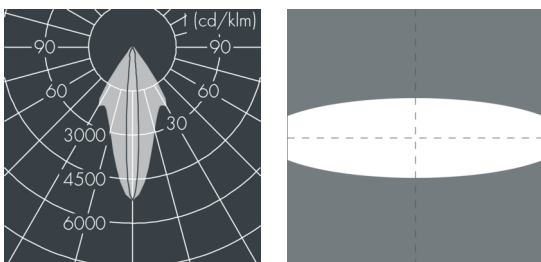

Metaspot 2

8 246 266 039

35 W, 3032 lm, 3000 K warm white,
linear, horizontal 9° / 36°

Customized solutions and modifications are possible: Special RAL, DB or NCS colours as polyester powder coat, luminaires in 2700 K and other colour temperatures and versions for high ambient temperature.

Specification text

housing made of corrosion-resistant die-cast aluminum AlSi12, polyester powder coated by high-quality and UV-stabilized coating process, Colour: white RAL 9002, all exterior parts are stainless steel, tempered safety glass, anti-reflective coating from 1 side, dark screenprint, silicon gasket, tool-free twist closure, for installation on poles Ø 60 - 100 mm, tiltable base made of powder coated aluminum, 2 drilled holes Ø 9 mm, spacing 95 mm, 1 centre hole Ø 40 mm, tilt range: 90°, 360° adjustable, cable gland: M20, connecting terminal: 3 pole, light source completely shielded, high gloss aluminium reflector, integral driver (AC/DC), CRI > 80, 3, service life L90/B10 > 50.000 h, Beam angle (FWHM): 9° / 36°, luminous flux: 3032 lm, wattage: 35 W, delivered lumens 87 lm/W, protection type IP65, protection class II, impact resistance IK08, windage area 0,042 m², dimensions: Ø 176 mm, width 244 mm, weight 3.6 kg

Specification

Wattage	35 W	Beam angle (FWHM)	9° / 36°
Delivered lumens	87 lm/W	Housing colour	white RAL 9002
Light source	LED 3000 K	Power supply cable	Ø 6 – 11 mm
Color Rendering Index	CRI > 80	Protection type	IP65
Colour tolerance	3	Protection class	II
Lifetime ta 25° C	L90/B10 > 50.000 h	Impact resistance	IK08
Control gear	on / off	Windage area	0,042m ²
Input voltage AC	220 – 240 V	Dimensions	Ø 176 mm, width 244 mm
Input voltage DC	220 – 240 V	Weight	3,60 kg
Voltage protection	6 kV L/N 10 kV L/PE	Max. ambient temperature ta	45°
Luminaires per B16A / C16A	20 / 33		