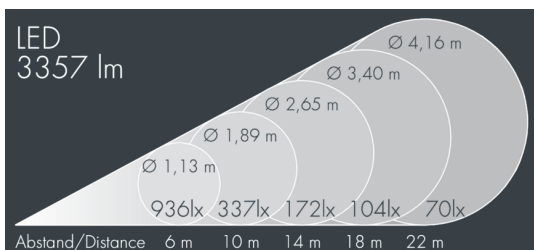

## Metaspot 2

8 246 257 319

35 W, 3371 lm, 2700 K warm white, Zhaga 18, narrow beam 10°

Customized solutions and modifications are possible: Special RAL, DB or NCS colours as polyester powder coat, luminaires in 2700 K and other colour temperatures and versions for high ambient temperature.

## Specification text

housing made of corrosion-resistant die-cast aluminum AlSi12, polyester powder coated by high-quality and UV-stabilized coating process, Colour: silver grey, all exterior parts are stainless steel, tempered safety glass, anti-reflective coating from 1 side, dark screenprint, silicon gasket, tool-free twist closure, for installation on poles Ø 60 - 100 mm, tiltable base made of powder coated aluminum, 2 drilled holes Ø 9 mm, spacing 95 mm, 1 centre hole Ø 40 mm, tilt range: 90°, 360° adjustable, cable gland: M20, connecting terminal: 3 pole, light source completely shielded, high gloss aluminium reflector, integral driver (AC/DC), CRI > 80, 3, service life L90/B10 > 50.000 h, Beam angle (FWHM): 10°, luminous flux: 3371 lm, wattage: 35 W, delivered lumens 97 lm/W, protection type IP65, protection class II, impact resistance IK08, windage area 0,042 m<sup>2</sup>, dimensions: Ø 176 mm, width 244 mm, weight 3,6 kg

## Specification

Wattage	35 W	Beam angle (FWHM)	10°
Delivered lumens	97 lm/W	Housing colour	silver grey
Light source	LED 2700 K	Power supply cable	Ø 6 – 11 mm
Color Rendering Index	CRI > 80	Protection type	IP65
Colour tolerance	3	Protection class	II
Lifetime ta 25° C	L90/B10 > 50.000 h	Impact resistance	IK08
Control gear	Zhaga 18	Windage area	0,042m <sup>2</sup>
Input voltage AC	220 – 240 V	Dimensions	Ø 176 mm, width 244 mm
Input voltage DC	220 – 240 V	Weight	3,60 kg
Voltage protection	6 kV L/N   10 kV L/PE	Max. ambient temperature ta	45°
Luminaires per B16A / C16A	20 / 33		