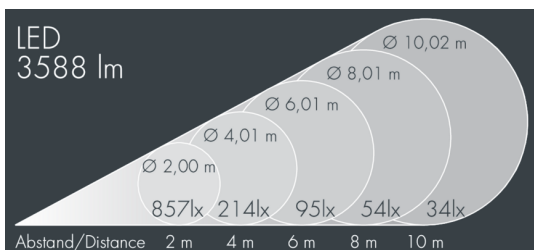

## Metaspot 2

8 246 256 359

35 W, 3588 lm, 3000 K warm white, Zhaga 18, wide beam 53°

Customized solutions and modifications are possible: Special RAL, DB or NCS colours as polyester powder coat, luminaires in 2700 K and other colour temperatures and versions for high ambient temperature.

## Specification text

housing made of corrosion-resistant die-cast aluminum AlSi12, polyester powder coated by high-quality and UV-stabilized coating process, Colour: silver grey, all exterior parts are stainless steel, tempered safety glass, anti-reflective coating from 1 side, dark screenprint, silicon gasket, tool-free twist closure, for installation on poles Ø 60 - 100 mm, tiltable base made of powder coated aluminum, 2 drilled holes Ø 9 mm, spacing 95 mm, 1 centre hole Ø 40 mm, tilt range: 90°, 360° adjustable, cable gland: M20, connecting terminal: 3 pole, light source completely shielded, high gloss aluminium reflector, integral driver (AC/DC), CRI > 80, 3, service life L90/B10 > 50.000 h, Beam angle (FWHM): 53°, luminous flux: 3588 lm, wattage: 35 W, delivered lumens 103 lm/W, protection type IP65, protection class II, impact resistance IK08, windage area 0,042 m<sup>2</sup>, dimensions: Ø 176 mm, width 245 mm, weight 3.6 kg

## Specification

Wattage	35 W	Beam angle (FWHM)	53°
Delivered lumens	103 lm/W	Housing colour	silver grey
Light source	LED 3000 K	Power supply cable	Ø 6 – 11 mm
Color Rendering Index	CRI > 80	Protection type	IP65
Colour tolerance	3	Protection class	II
Lifetime ta 25° C	L90/B10 > 50.000 h	Impact resistance	IK08
Control gear	Zhaga 18	Windage area	0,042m <sup>2</sup>
Input voltage AC	220 – 240 V	Dimensions	Ø 176 mm, width 245 mm
Input voltage DC	220 – 240 V	Weight	3,60 kg
Voltage protection	6 kV L/N   10 kV L/PE	Max. ambient temperature ta	45°
Luminaires per B16A / C16A	20 / 33		