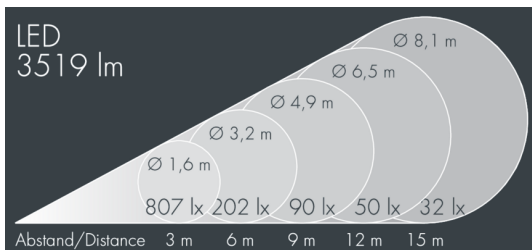

Metaspot 2

8 246 246 249

35 W, 3519 lm, 3000 K warm white, DALI D4i, medium wide beam 30°

Customized solutions and modifications are possible: Special RAL, DB or NCS colours as polyester powder coat, luminaires in 2700 K and other colour temperatures and versions for high ambient temperature.

Specification text

housing made of corrosion-resistant die-cast aluminum AlSi12, polyester powder coated by high-quality and UV-stabilized coating process, Colour: black RAL 7021, all exterior parts are stainless steel, tempered safety glass, anti-reflective coating from 1 side, dark screenprint, silicon gasket, tool-free twist closure, for installation on poles Ø 60 - 100 mm, tiltable base made of powder coated aluminum, 2 drilled holes Ø 9 mm, spacing 95 mm, 1 centre hole Ø 40 mm, tilt range: 90°, 360° adjustable, cable gland: M20, connecting terminal: 5 pole, light source completely shielded, high gloss aluminium reflector, integral driver (DALI D4i), CRI > 80, 3, service life L90/B10 > 50.000 h, Beam angle (FWHM): 30°, luminous flux: 3519 lm, wattage: 35 W, delivered lumens 101 lm/W, protection type IP65, protection class II, impact resistance IK08, windage area 0,042 m², dimensions: Ø 176 mm, width 245 mm, weight 3,6 kg

Specification

Wattage	35 W	Beam angle (FWHM)	30°
Delivered lumens	101 lm/W	Housing colour	black RAL 7021
Light source	LED 3000 K	Power supply cable	Ø 6 – 11 mm
Color Rendering Index	CRI > 80	Protection type	IP65
Colour tolerance	3	Protection class	II
Lifetime ta 25° C	L90/B10 > 50.000 h	Impact resistance	IK08
Control gear	DALI D4i	Windage area	0,042m ²
Input voltage AC	220 – 240 V	Dimensions	Ø 176 mm, width 245 mm
Input voltage DC	220 – 240 V	Weight	3,60 kg
Voltage protection	6 kV L/N 10 kV L/PE	Max. ambient temperature ta	45°
Luminaires per B16A / C16A	20 / 33		