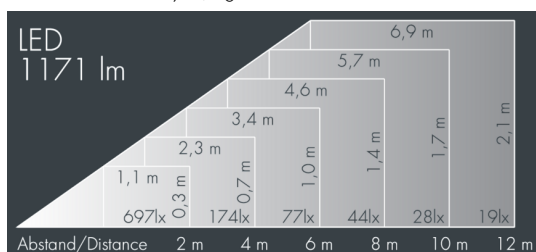

## Metaspot 1

8 245 056 039

15 W, 1171 lm, 3000 K warm white,  
linear, horizontal 9° / 36°

Customized solutions and modifications are possible: Special RAL, DB or NCS colours as polyester powder coat, luminaires in 2700 K and other colour temperatures and versions for high ambient temperature.

## Specification text

housing made of corrosion-resistant die-cast aluminum AlSi12, polyester powder coated by high-quality and UV-stabilized coating process, Colour: silver grey, all exterior parts are stainless steel, tempered safety glass, anti-reflective coating from 1 side, dark screenprint, silicon gasket, tool-free twist closure, mounting bracket: 2 drilled holes  $\varnothing$  9 mm, spacing 40 mm, 1 centre hole  $\varnothing$  14 mm, tilt range: 180°, cable gland: M16, connecting terminal: 3 pole, light source completely shielded, high gloss aluminium reflector, integral driver (AC/DC), CRI > 80, 3, service life L80/B10 > 50.000 h, Beam angle (FWHM): 9° / 36°, luminous flux: 1171 lm, wattage: 15 W, delivered lumens 78 lm/W, protection type IP65, protection class II, impact resistance IK08, windage area 0,023 m<sup>2</sup>, dimensions:  $\varnothing$  124 mm, width 180 mm, weight 2.1 kg

## Specification

Wattage	15 W	Beam angle (FWHM)	9° / 36°
Delivered lumens	78 lm/W	Housing colour	silver grey
Light source	LED 3000 K	Power supply cable	$\varnothing$ 6 – 11 mm
Color Rendering Index	CRI > 80	Protection type	IP65
Colour tolerance	3	Protection class	II
Lifetime ta 25° C	L80/B10 > 50.000 h	Impact resistance	IK08
Control gear	on / off	Windage area	0,023m <sup>2</sup>
Input voltage AC	220 – 240 V	Dimensions	$\varnothing$ 124 mm, width 180 mm
Input voltage DC	220 – 240 V	Weight	2,10 kg
Voltage protection	2 kV L/N   4 kV L/PE	Max. ambient temperature ta	40°
Luminaires per B16A / C16A	50 / 85		