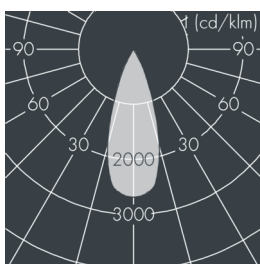

## Metaspot 3

8 243 266 249

67 W, 5645 lm, 3000 K warm white, DALI D4i, medium wide beam 36°

Customized solutions and modifications are possible: Special RAL, DB or NCS colours as polyester powder coat, luminaires in 2700 K and other colour temperatures and versions for high ambient temperature.

## Specification text

housing made of corrosion-resistant die-cast aluminum AlSi12, polyester powder coated by high-quality and UV-stabilized coating process, Colour: white RAL 9002, all exterior parts are stainless steel, tempered safety glass, anti-reflective coating from 1 side, dark screenprint, silicon gasket, tool-free twist closure, for installation on poles Ø 60 - 100 mm, tiltable base made of powder coated aluminum, 2 drilled holes Ø 9 mm, spacing 95 mm, 1 centre hole Ø 40 mm, tilt range: 90°, 360° adjustable, cable gland: M20, connecting terminal: 5 pole, light source completely shielded, high gloss aluminium reflector, integral driver (DALI D4i), CRI > 80, 3, service life L80/B10 > 50.000 h, Beam angle (FWHM): 36°, luminous flux: 5645 lm, wattage: 67 W, delivered lumens 84 lm/W, protection type IP65, protection class I, impact resistance IK08, windage area 0,055 m<sup>2</sup>, dimensions: Ø 201 mm, width 272 mm, weight 5 kg

## Specification

Wattage	67 W	Beam angle (FWHM)	36°
Delivered lumens	84 lm/W	Housing colour	white RAL 9002
Light source	LED 3000 K	Power supply cable	Ø 6 - 11 mm
Color Rendering Index	CRI > 80	Protection type	IP65
Colour tolerance	3	Protection class	I
Lifetime ta 25° C	L80/B10 > 50.000 h	Impact resistance	IK08
Control gear	DALI D4i	Windage area	0,055m <sup>2</sup>
Input voltage AC	220 - 240 V	Dimensions	Ø 201 mm, width 272 mm
Input voltage DC	220 - 240 V	Weight	5,00 kg
Voltage protection	2 kV L/N   4 kV L/PE	Max. ambient temperature ta	35°
Luminaires per B16A / C16A	10 / 16		