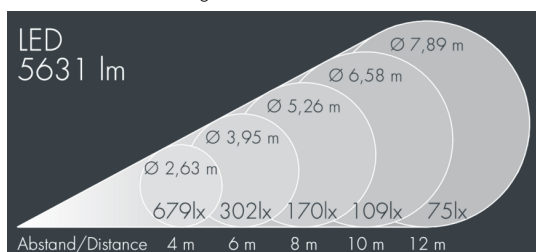

## Metaspot 3

8 243 266 249

67 W, 5645 lm, 3000 K warm white, DALI D4i, medium wide beam 36°

Customized solutions and modifications are possible: Special RAL, DB or NCS colours as polyester powder coat, luminaires in 2700 K and other colour temperatures and versions for high ambient temperature.

## Specification text

housing made of corrosion-resistant die-cast aluminum AlSi12, polyester powder coated by high-quality and UV-stabilized coating process, Colour: white RAL 9002, all exterior parts are stainless steel, tempered safety glass, anti-reflective coating from 1 side, dark screenprint, silicon gasket, tool-free twist closure, for installation on poles Ø 60 - 100 mm, tiltable base made of powder coated aluminum, 2 drilled holes Ø 9 mm, spacing 95 mm, 1 centre hole Ø 40 mm, tilt range: 90°, 360° adjustable, cable gland: M20, connecting terminal: 5 pole, light source completely shielded, high gloss aluminium reflector, integral driver (DALI D4i), CRI > 80, 3, service life L80/B10 > 50.000 h, Beam angle (FWHM): 36°, luminous flux: 5645 lm, wattage: 67 W, delivered lumens 84 lm/W, protection type IP65, protection class I, impact resistance IK08, windage area 0,055 m<sup>2</sup>, dimensions: Ø 201 mm, width 272 mm, weight 5 kg

## Specification

Wattage	67 W	Beam angle (FWHM)	36°
Delivered lumens	84 lm/W	Housing colour	white RAL 9002
Light source	LED 3000 K	Power supply cable	Ø 6 - 11 mm
Color Rendering Index	CRI > 80	Protection type	IP65
Colour tolerance	3	Protection class	I
Lifetime ta 25° C	L80/B10 > 50.000 h	Impact resistance	IK08
Control gear	DALI D4i	Windage area	0,055m <sup>2</sup>
Input voltage AC	220 - 240 V	Dimensions	Ø 201 mm, width 272 mm
Input voltage DC	220 - 240 V	Weight	5,00 kg
Voltage protection	2 kV L/N   4 kV L/PE	Max. ambient temperature ta	35°
Luminaires per B16A / C16A	10 / 16		