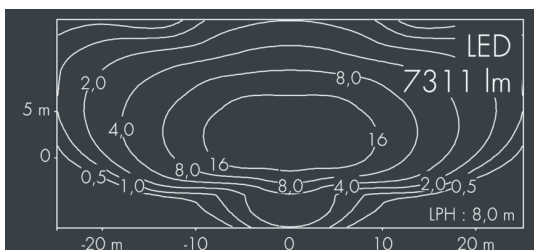

Metaspot 3

8 243 256 089

68 W, 7311 lm, 3000 K warm white,
Street Optic 60° / 142°

Customized solutions and modifications are possible: Special RAL, DB or NCS colours as polyester powder coat, luminaires in 2700 K and other colour temperatures and versions for high ambient temperature.

Specification text

housing made of corrosion-resistant die-cast aluminum AlSi12, polyester powder coated by high-quality and UV-stabilized coating process, Colour: silver grey, all exterior parts are stainless steel, tempered safety glass, anti-reflective coating from 1 side, dark screenprint, silicon gasket, tool-free twist closure, for installation on poles \varnothing 60 - 100 mm, tiltable base made of powder coated aluminum, 2 drilled holes \varnothing 9 mm, spacing 95 mm, 1 centre hole \varnothing 40 mm, tilt range: 90°, 360° adjustable, cable gland: M20, connecting terminal: 3 pole, PMMA lens, integral driver (AC/DC), CRI > 80, 3, service life L80/B10 > 50.000 h, Beam angle (FWHM): 60° / 142°, luminous flux: 7311 lm, wattage: 68 W, delivered lumens 107 lm/W, protection type IP65, protection class I, impact resistance IK08, windage area 0,055 m², dimensions: \varnothing 200 mm, width 272 mm, weight 4.9 kg

Specification

Wattage	68 W	Beam angle (FWHM)	60° / 142°
Delivered lumens	107 lm/W	Housing colour	silver grey
Light source	LED 3000 K	Power supply cable	\varnothing 6 - 11 mm
Color Rendering Index	CRI > 80	Protection type	IP65
Colour tolerance	3	Protection class	I
Lifetime ta 25° C	L80/B10 > 50.000 h	Impact resistance	IK08
Control gear	on / off	Windage area	0,055m ²
Input voltage AC	220 - 240 V	Dimensions	\varnothing 200 mm, width 272 mm
Input voltage DC	220 - 240 V	Weight	4,90 kg
Voltage protection	2 kV L/N 4 kV L/PE	Max. ambient temperature ta	35°
Luminaires per B16A / C16A	10 / 16		