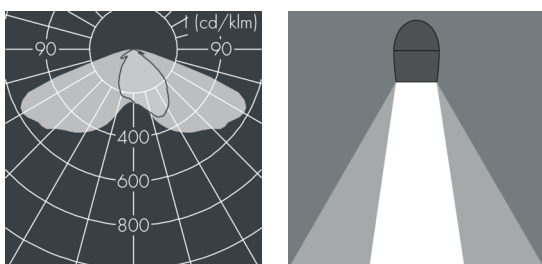

Metaspot 3

8 243 256 089

68 W, 7311 lm, 3000 K warm white,
Street Optic 60° / 142°

Customized solutions and modifications are possible: Special RAL, DB or NCS colours as polyester powder coat, luminaires in 2700 K and other colour temperatures and versions for high ambient temperature.

Specification text

housing made of corrosion-resistant die-cast aluminum AlSi12, polyester powder coated by high-quality and UV-stabilized coating process, Colour: silver grey, all exterior parts are stainless steel, tempered safety glass, anti-reflective coating from 1 side, dark screenprint, silicon gasket, tool-free twist closure, for installation on poles \varnothing 60 - 100 mm, tiltable base made of powder coated aluminum, 2 drilled holes \varnothing 9 mm, spacing 95 mm, 1 centre hole \varnothing 40 mm, tilt range: 90°, 360° adjustable, cable gland: M20, connecting terminal: 3 pole, PMMA lens, integral driver (AC/DC), CRI > 80, 3, service life L80/B10 > 50.000 h, Beam angle (FWHM): 60° / 142°, luminous flux: 7311 lm, wattage: 68 W, delivered lumens 107 lm/W, protection type IP65, protection class I, impact resistance IK08, windage area 0,055 m², dimensions: \varnothing 200 mm, width 272 mm, weight 4.9 kg

Specification

Wattage	68 W	Beam angle (FWHM)	60° / 142°
Delivered lumens	107 lm/W	Housing colour	silver grey
Light source	LED 3000 K	Power supply cable	\varnothing 6 - 11 mm
Color Rendering Index	CRI > 80	Protection type	IP65
Colour tolerance	3	Protection class	I
Lifetime ta 25° C	L80/B10 > 50.000 h	Impact resistance	IK08
Control gear	on / off	Windage area	0,055m ²
Input voltage AC	220 - 240 V	Dimensions	\varnothing 200 mm, width 272 mm
Input voltage DC	220 - 240 V	Weight	4,90 kg
Voltage protection	2 kV L/N 4 kV L/PE	Max. ambient temperature ta	35°
Luminaires per B16A / C16A	10 / 16		