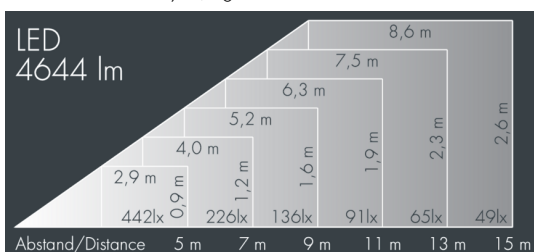

Metaspot 3

8 243 247 039

67 W, 4644 lm, 2700 K warm white,
linear, horizontal 9° / 36°

Customized solutions and modifications are possible: Special RAL, DB or NCS colours as polyester powder coat, luminaires in 2700 K and other colour temperatures and versions for high ambient temperature.

Specification text

housing made of corrosion-resistant die-cast aluminum AlSi12, polyester powder coated by high-quality and UV-stabilized coating process, Colour: black RAL 7021, all exterior parts are stainless steel, tempered safety glass, anti-reflective coating from 1 side, dark screenprint, silicon gasket, tool-free twist closure, for installation on poles \varnothing 60 - 100 mm, tiltable base made of powder coated aluminum, 2 drilled holes \varnothing 9 mm, spacing 95 mm, 1 centre hole \varnothing 40 mm, tilt range: 90°, 360° adjustable, cable gland: M20, connecting terminal: 3 pole, light source completely shielded, high gloss aluminium reflector, integral driver (AC/DC), CRI > 80, 3, service life L80/B10 > 50.000 h, Beam angle (FWHM): 9° / 36°, luminous flux: 4644 lm, wattage: 67 W, delivered lumens 69 lm/W, protection type IP65, protection class I, impact resistance IK08, windage area 0,055 m², dimensions: \varnothing 201 mm, width 272 mm, weight 5 kg

Specification

Wattage	67 W	Beam angle (FWHM)	9° / 36°
Delivered lumens	69 lm/W	Housing colour	black RAL 7021
Light source	LED 2700 K	Power supply cable	\varnothing 6 - 11 mm
Color Rendering Index	CRI > 80	Protection type	IP65
Colour tolerance	3	Protection class	I
Lifetime ta 25° C	L80/B10 > 50.000 h	Impact resistance	IK08
Control gear	on / off	Windage area	0,055m ²
Input voltage AC	220 - 240 V	Dimensions	\varnothing 201 mm, width 272 mm
Input voltage DC	220 - 240 V	Weight	5,00 kg
Voltage protection	2 kV L/N 4 kV L/PE	Max. ambient temperature ta	35°
Luminaires per B16A / C16A	10 / 16		