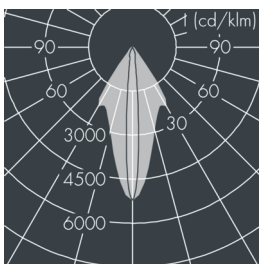

Metaspot 3

8 243 247 039

67 W, 4644 lm, 2700 K warm white,
linear, horizontal 9° / 36°

Customized solutions and modifications are possible: Special RAL, DB or NCS colours as polyester powder coat, luminaires in 2700 K and other colour temperatures and versions for high ambient temperature.

Specification text

housing made of corrosion-resistant die-cast aluminum AlSi12, polyester powder coated by high-quality and UV-stabilized coating process, Colour: black RAL 7021, all exterior parts are stainless steel, tempered safety glass, anti-reflective coating from 1 side, dark screenprint, silicon gasket, tool-free twist closure, for installation on poles \varnothing 60 - 100 mm, tiltable base made of powder coated aluminum, 2 drilled holes \varnothing 9 mm, spacing 95 mm, 1 centre hole \varnothing 40 mm, tilt range: 90°, 360° adjustable, cable gland: M20, connecting terminal: 3 pole, light source completely shielded, high gloss aluminium reflector, integral driver (AC/DC), CRI > 80, 3, service life L80/B10 > 50.000 h, Beam angle (FWHM): 9° / 36°, luminous flux: 4644 lm, wattage: 67 W, delivered lumens 69 lm/W, protection type IP65, protection class I, impact resistance IK08, windage area 0,055 m², dimensions: \varnothing 201 mm, width 272 mm, weight 5 kg

Specification

Wattage	67 W	Beam angle (FWHM)	9° / 36°
Delivered lumens	69 lm/W	Housing colour	black RAL 7021
Light source	LED 2700 K	Power supply cable	\varnothing 6 - 11 mm
Color Rendering Index	CRI > 80	Protection type	IP65
Colour tolerance	3	Protection class	I
Lifetime ta 25° C	L80/B10 > 50.000 h	Impact resistance	IK08
Control gear	on / off	Windage area	0,055m ²
Input voltage AC	220 - 240 V	Dimensions	\varnothing 201 mm, width 272 mm
Input voltage DC	220 - 240 V	Weight	5,00 kg
Voltage protection	2 kV L/N 4 kV L/PE	Max. ambient temperature ta	35°
Luminaires per B16A / C16A	10 / 16		