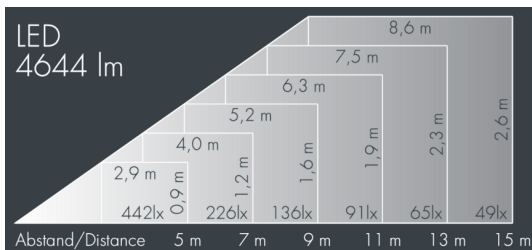

## Metaspot 3

8 243 057 039  
67 W, 4644 lm, 2700 K warm white,  
linear, horizontal 9° / 36°

Customized solutions and modifications are possible: Special RAL, DB or NCS colours as polyester powder coat, luminaires in 2700 K and other colour temperatures and versions for high ambient temperature.

## Specification text

housing made of corrosion-resistant die-cast aluminum AlSi12, polyester powder coated by high-quality and UV-stabilized coating process, Colour: silver grey, all exterior parts are stainless steel, tempered safety glass, anti-reflective coating from 1 side, dark screenprint, silicon gasket, tool-free twist closure, mounting bracket: 2 drilled holes  $\varnothing$  9 mm, spacing 40 mm, 1 centre hole  $\varnothing$  14 mm, tilt range: 180°, cable gland: M20, connecting terminal: 3 pole, light source completely shielded, high gloss aluminium reflector, integral driver (AC/DC), CRI > 80, 3, service life L80/B10 > 50.000 h, Beam angle (FWHM): 9° / 36°, luminous flux: 4644 lm, wattage: 67 W, delivered lumens 69 lm/W, protection type IP65, protection class I, impact resistance IK08, windage area 0,055 m<sup>2</sup>, dimensions:  $\varnothing$  201 mm, width 272 mm, weight 5 kg

## Specification

Wattage	67 W	Beam angle (FWHM)	9° / 36°
Delivered lumens	69 lm/W	Housing colour	silver grey
Light source	LED 2700 K	Power supply cable	$\varnothing$ 6 – 11 mm
Color Rendering Index	CRI > 80	Protection type	IP65
Colour tolerance	3	Protection class	I
Lifetime ta 25° C	L80/B10 > 50.000 h	Impact resistance	IK08
Control gear	on / off	Windage area	0,055m <sup>2</sup>
Input voltage AC	220 – 240 V	Dimensions	$\varnothing$ 201 mm, width 272 mm
Input voltage DC	220 – 240 V	Weight	5,00 kg
Voltage protection	2 kV L/N   4 kV L/PE	Max. ambient temperature ta	35°
Luminaires per B16A / C16A	10 / 16		