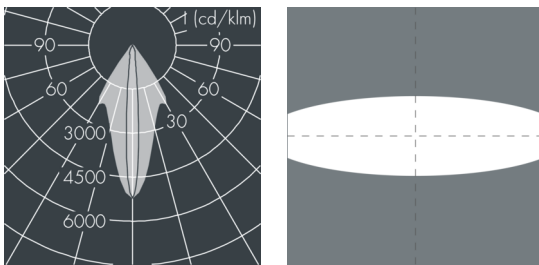

## Metaspot 3

8 243 057 039  
67 W, 4644 lm, 2700 K warm white,  
linear, horizontal 9° / 36°

Customized solutions and modifications are possible: Special RAL, DB or NCS colours as polyester powder coat, luminaires in 2700 K and other colour temperatures and versions for high ambient temperature.

## Specification text

housing made of corrosion-resistant die-cast aluminum AlSi12, polyester powder coated by high-quality and UV-stabilized coating process, Colour: silver grey, all exterior parts are stainless steel, tempered safety glass, anti-reflective coating from 1 side, dark screenprint, silicon gasket, tool-free twist closure, mounting bracket: 2 drilled holes  $\varnothing$  9 mm, spacing 40 mm, 1 centre hole  $\varnothing$  14 mm, tilt range: 180°, cable gland: M20, connecting terminal: 3 pole, light source completely shielded, high gloss aluminium reflector, integral driver (AC/DC), CRI > 80, 3, service life L80/B10 > 50.000 h, Beam angle (FWHM): 9° / 36°, luminous flux: 4644 lm, wattage: 67 W, delivered lumens 69 lm/W, protection type IP65, protection class I, impact resistance IK08, windage area 0,055 m<sup>2</sup>, dimensions:  $\varnothing$  201 mm, width 272 mm, weight 5 kg

## Specification

Wattage	67 W	Beam angle (FWHM)	9° / 36°
Delivered lumens	69 lm/W	Housing colour	silver grey
Light source	LED 2700 K	Power supply cable	$\varnothing$ 6 – 11 mm
Color Rendering Index	CRI > 80	Protection type	IP65
Colour tolerance	3	Protection class	I
Lifetime ta 25° C	L80/B10 > 50.000 h	Impact resistance	IK08
Control gear	on / off	Windage area	0,055m <sup>2</sup>
Input voltage AC	220 – 240 V	Dimensions	$\varnothing$ 201 mm, width 272 mm
Input voltage DC	220 – 240 V	Weight	5,00 kg
Voltage protection	2 kV L/N   4 kV L/PE	Max. ambient temperature ta	35°
Luminaires per B16A / C16A	10 / 16		