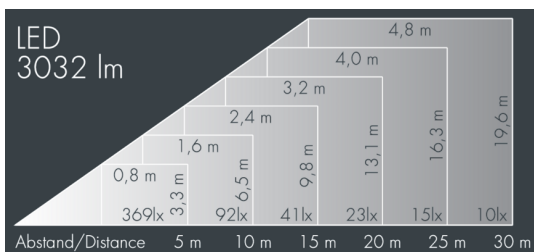

Metaspot 2

8 242 256 329

35 W, 3032 lm, 3000 K warm white, Zhaga 18, linear, vertical 9° / 36°

Customized solutions and modifications are possible: Special RAL, DB or NCS colours as polyester powder coat, luminaires in 2700 K and other colour temperatures and versions for high ambient temperature.

Specification text

housing made of corrosion-resistant die-cast aluminum AlSi12, polyester powder coated by high-quality and UV-stabilized coating process, Colour: silver grey, all exterior parts are stainless steel, tempered safety glass, anti-reflective coating from 1 side, dark screenprint, silicon gasket, tool-free twist closure, for installation on poles Ø 60 - 100 mm, tiltable base made of powder coated aluminum, 2 drilled holes Ø 9 mm, spacing 95 mm, 1 centre hole Ø 40 mm, tilt range: 90°, 360° adjustable, cable gland: M20, connecting terminal: 3 pole, light source completely shielded, high gloss aluminium reflector, integral driver (AC/DC), CRI > 80, 3, service life L80/B10 > 50.000 h, Beam angle (FWHM): 9° / 36°, luminous flux: 3032 lm, wattage: 35 W, delivered lumens 87 lm/W, protection type IP65, protection class I, impact resistance IK08, windage area 0,042 m², dimensions: Ø 176 mm, width 244 mm, weight 3.6 kg

Specification

Wattage	35 W	Beam angle (FWHM)	9° / 36°
Delivered lumens	87 lm/W	Housing colour	silver grey
Light source	LED 3000 K	Power supply cable	Ø 6 – 11 mm
Color Rendering Index	CRI > 80	Protection type	IP65
Colour tolerance	3	Protection class	I
Lifetime ta 25° C	L80/B10 > 50.000 h	Impact resistance	IK08
Control gear	Zhaga 18	Windage area	0,042m ²
Input voltage AC	220 – 240 V	Dimensions	Ø 176 mm, width 244 mm
Input voltage DC	220 – 240 V	Weight	3,60 kg
Voltage protection	6 kV L/N 10 kV L/PE	Max. ambient temperature ta	45°
Luminaires per B16A / C16A	20 / 33		