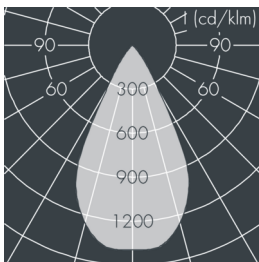

Metaspot 2

8 242 256 159

35 W, 3588 lm, 3000 K warm white, DALI,
wide beam 53°

Customized solutions and modifications are possible: Special RAL, DB or NCS colours as polyester powder coat, luminaires in 2700 K and other colour temperatures and versions for high ambient temperature.

Specification text

housing made of corrosion-resistant die-cast aluminum AlSi12, polyester powder coated by high-quality and UV-stabilized coating process, Colour: silver grey, all exterior parts are stainless steel, tempered safety glass, anti-reflective coating from 1 side, dark screenprint, silicon gasket, tool-free twist closure, for installation on poles Ø 60 - 100 mm, tiltable base made of powder coated aluminum, 2 drilled holes Ø 9 mm, spacing 95 mm, 1 centre hole Ø 40 mm, tilt range: 90°, 360° adjustable, cable gland: M20, connecting terminal: 5 pole, light source completely shielded, high gloss aluminium reflector, integral, dimmable driver (DALI), CRI > 80, 3, service life L90/B10 > 50.000 h, Beam angle (FWHM): 53°, luminous flux: 3588 lm, wattage: 35 W, delivered lumens 103 lm/W, protection type IP65, protection class I, impact resistance IK08, windage area 0,042 m², dimensions: Ø 176 mm, width 245 mm, weight 3.6 kg

Specification

Wattage	35 W	Beam angle (FWHM)	53°
Delivered lumens	103 lm/W	Housing colour	silver grey
Light source	LED 3000 K	Power supply cable	Ø 6 – 11 mm
Color Rendering Index	CRI > 80	Protection type	IP65
Colour tolerance	3	Protection class	I
Lifetime ta 25° C	L90/B10 > 50.000 h	Impact resistance	IK08
Control gear	DALI	Windage area	0,042m²
Input voltage AC	220 – 240 V	Dimensions	Ø 176 mm, width 245 mm
Input voltage DC	220 – 240 V	Weight	3,60 kg
Voltage protection	6 kV L/N 10 kV L/PE	Max. ambient temperature ta	45°
Luminaires per B16A / C16A	16 / 33		