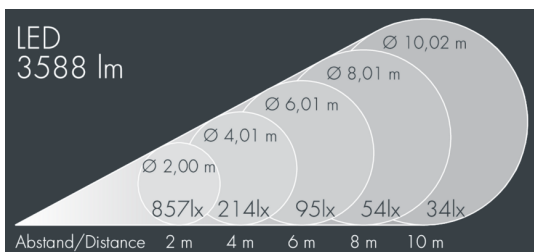

Metaspot 2

8 242 256 159

35 W, 3588 lm, 3000 K warm white, DALI,
wide beam 53°

Customized solutions and modifications are possible: Special RAL, DB or NCS colours as polyester powder coat, luminaires in 2700 K and other colour temperatures and versions for high ambient temperature.

Specification text

housing made of corrosion-resistant die-cast aluminum AlSi12, polyester powder coated by high-quality and UV-stabilized coating process, Colour: silver grey, all exterior parts are stainless steel, tempered safety glass, anti-reflective coating from 1 side, dark screenprint, silicon gasket, tool-free twist closure, for installation on poles Ø 60 - 100 mm, tiltable base made of powder coated aluminum, 2 drilled holes Ø 9 mm, spacing 95 mm, 1 centre hole Ø 40 mm, tilt range: 90°, 360° adjustable, cable gland: M20, connecting terminal: 5 pole, light source completely shielded, high gloss aluminium reflector, integral, dimmable driver (DALI), CRI > 80, 3, service life L90/B10 > 50.000 h, Beam angle (FWHM): 53°, luminous flux: 3588 lm, wattage: 35 W, delivered lumens 103 lm/W, protection type IP65, protection class I, impact resistance IK08, windage area 0,042 m², dimensions: Ø 176 mm, width 245 mm, weight 3.6 kg

Specification

Wattage	35 W	Beam angle (FWHM)	53°
Delivered lumens	103 lm/W	Housing colour	silver grey
Light source	LED 3000 K	Power supply cable	Ø 6 – 11 mm
Color Rendering Index	CRI > 80	Protection type	IP65
Colour tolerance	3	Protection class	I
Lifetime ta 25° C	L90/B10 > 50.000 h	Impact resistance	IK08
Control gear	DALI	Windage area	0,042m²
Input voltage AC	220 – 240 V	Dimensions	Ø 176 mm, width 245 mm
Input voltage DC	220 – 240 V	Weight	3,60 kg
Voltage protection	6 kV L/N 10 kV L/PE	Max. ambient temperature ta	45°
Luminaires per B16A / C16A	16 / 33		