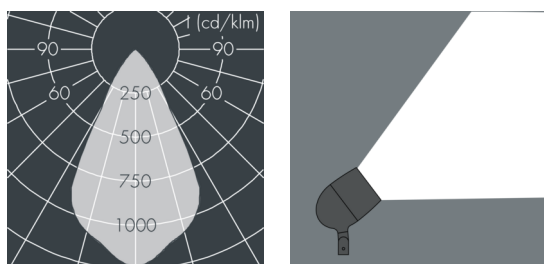

## Metaspot 1

8 241 057 059

15 W, 1025 lm, 2700 K warm white,  
wide beam 55°

Customized solutions and modifications are possible: Special RAL, DB or NCS colours as polyester powder coat, luminaires in 2700 K and other colour temperatures and versions for high ambient temperature.

## Specification text

housing made of corrosion-resistant die-cast aluminum AlSi12, polyester powder coated by high-quality and UV-stabilized coating process, Colour: silver grey, all exterior parts are stainless steel, tempered safety glass, anti-reflective coating from 1 side, dark screenprint, silicon gasket, tool-free twist closure, mounting bracket: 2 drilled holes  $\varnothing$  9 mm, spacing 40 mm, 1 centre hole  $\varnothing$  14 mm, tilt range: 180°, cable gland: M16, connecting terminal: 3 pole, light source completely shielded, high gloss aluminium reflector, integral driver (AC/DC), CRI > 80, 3, service life L80/B10 > 50.000 h, Beam angle (FWHM): 55°, luminous flux: 1025 lm, wattage: 15 W, delivered lumens 67 lm/W, protection type IP65, protection class I, impact resistance IK08, windage area 0,023 m<sup>2</sup>, dimensions:  $\varnothing$  124 mm, width 180 mm, weight 2.1 kg

## Specification

Wattage	15 W	Beam angle (FWHM)	55°
Delivered lumens	67 lm/W	Housing colour	silver grey
Light source	LED 2700 K	Power supply cable	$\varnothing$ 6 – 11 mm
Color Rendering Index	CRI > 80	Protection type	IP65
Colour tolerance	3	Protection class	I
Lifetime ta 25° C	L80/B10 > 50.000 h	Impact resistance	IK08
Control gear	on / off	Windage area	0,023m <sup>2</sup>
Input voltage AC	220 – 240 V	Dimensions	$\varnothing$ 124 mm, width 180 mm
Input voltage DC	220 – 240 V	Weight	2,10 kg
Voltage protection	2 kV L/N   4 kV L/PE	Max. ambient temperature ta	40°
Luminaires per B16A / C16A	50 / 85		