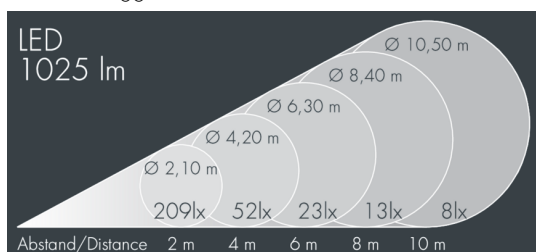

## Metaspot 1

8 241 057 059

15 W, 1025 lm, 2700 K warm white,  
wide beam 55°

Customized solutions and modifications are possible: Special RAL, DB or NCS colours as polyester powder coat, luminaires in 2700 K and other colour temperatures and versions for high ambient temperature.

## Specification text

housing made of corrosion-resistant die-cast aluminum AlSi12, polyester powder coated by high-quality and UV-stabilized coating process, Colour: silver grey, all exterior parts are stainless steel, tempered safety glass, anti-reflective coating from 1 side, dark screenprint, silicon gasket, tool-free twist closure, mounting bracket: 2 drilled holes  $\varnothing$  9 mm, spacing 40 mm, 1 centre hole  $\varnothing$  14 mm, tilt range: 180°, cable gland: M16, connecting terminal: 3 pole, light source completely shielded, high gloss aluminium reflector, integral driver (AC/DC), CRI > 80, 3, service life L80/B10 > 50.000 h, Beam angle (FWHM): 55°, luminous flux: 1025 lm, wattage: 15 W, delivered lumens 67 lm/W, protection type IP65, protection class I, impact resistance IK08, windage area 0,023 m<sup>2</sup>, dimensions:  $\varnothing$  124 mm, width 180 mm, weight 2.1 kg

## Specification

Wattage	15 W	Beam angle (FWHM)	55°
Delivered lumens	67 lm/W	Housing colour	silver grey
Light source	LED 2700 K	Power supply cable	$\varnothing$ 6 – 11 mm
Color Rendering Index	CRI > 80	Protection type	IP65
Colour tolerance	3	Protection class	I
Lifetime ta 25° C	L80/B10 > 50.000 h	Impact resistance	IK08
Control gear	on / off	Windage area	0,023m <sup>2</sup>
Input voltage AC	220 – 240 V	Dimensions	$\varnothing$ 124 mm, width 180 mm
Input voltage DC	220 – 240 V	Weight	2,10 kg
Voltage protection	2 kV L/N   4 kV L/PE	Max. ambient temperature ta	40°
Luminaires per B16A / C16A	50 / 85		