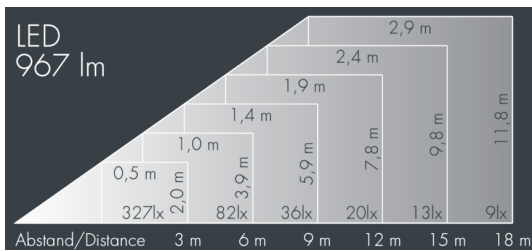

## Metaspot 1

8 241 047 179

15 W, 967 lm, 2700 K warm white, DALI, linear, rotatable 36° / 9°

Customized solutions and modifications are possible: Special RAL, DB or NCS colours as polyester powder coat, luminaires in 2700 K and other colour temperatures and versions for high ambient temperature.

## Specification text

housing made of corrosion-resistant die-cast aluminum AlSi12, polyester powder coated by high-quality and UV-stabilized coating process, Colour: black RAL 7021, all exterior parts are stainless steel, tempered safety glass, anti-reflective coating from 1 side, silicon gasket, tool-free twist closure, mounting bracket: 2 drilled holes  $\varnothing$  9 mm, spacing 40 mm, 1 centre hole  $\varnothing$  14 mm, tilt range: 180°, cable gland: M16, connecting terminal: 5 pole, light source completely shielded, high gloss aluminium reflector, integral, dimmable driver (DALI), CRI > 80, 3, service life L80/B10 > 50.000 h, Beam angle (FWHM): 36° / 9°, luminous flux: 967 lm, wattage: 15 W, delivered lumens 64 lm/W, protection type IP65, protection class I, impact resistance IK08, windage area 0,023 m<sup>2</sup>, dimensions:  $\varnothing$  124 mm, width 180 mm, weight 2.3 kg

## Specification

Wattage	15 W	Beam angle (FWHM)	36° / 9°
Delivered lumens	64 lm/W	Housing colour	black RAL 7021
Light source	LED 2700 K	Power supply cable	$\varnothing$ 6 – 11 mm
Color Rendering Index	CRI > 80	Protection type	IP65
Colour tolerance	3	Protection class	I
Lifetime ta 25° C	L80/B10 > 50.000 h	Impact resistance	IK08
Control gear	DALI	Windage area	0,023m <sup>2</sup>
Input voltage AC	220 – 240 V	Dimensions	$\varnothing$ 124 mm, width 180 mm
Input voltage DC	220 – 240 V	Weight	2,30 kg
Voltage protection	2 kV L/N   4 kV L/PE	Max. ambient temperature ta	40°
Luminaires per B16A / C16A	50 / 85		