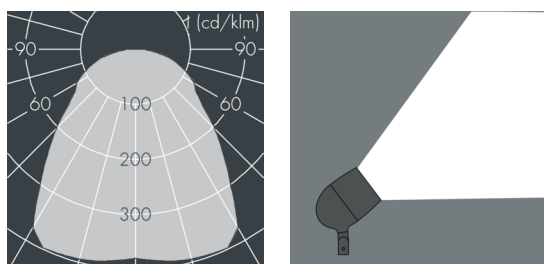

Metaspot 3 Darkring Optic

8 237 257 069

3 × 19 W, 4396 lm, 2700 K warm white,
extra wide beam 91°

Customized solutions and modifications are possible: Special RAL, DB or NCS colours as polyester powder coat, luminaires in 2700 K and other colour temperatures and versions for high ambient temperature.

Specification text

housing made of corrosion-resistant die-cast aluminum AlSi12, polyester powder coated by high-quality and UV-stabilized coating process, Colour: silver grey, all exterior parts are stainless steel, tempered safety glass, anti-reflective coating from 1 side, dark screenprint, silicon gasket, tool-free twist closure, for installation on poles Ø 60 - 100 mm, tiltable base made of powder coated aluminum, 2 drilled holes Ø 9 mm, spacing 95 mm, 1 centre hole Ø 40 mm, tilt range: 90°, 360° adjustable, cable gland: M20, connecting terminal: 3 pole, light source completely shielded, high gloss aluminium reflector, integral driver (AC/DC), CRI > 80, 3, service life L80/B10 > 50.000 h, Beam angle (FWHM): 91°, luminous flux: 4396 lm, wattage: 58 W, delivered lumens 76 lm/W, protection type IP65, protection class II, impact resistance IK08, windage area 0,055 m², dimensions: Ø 200 mm, width 272 mm, weight 4.4 kg

Specification

Wattage	58 W	Beam angle (FWHM)	91°
Delivered lumens	76 lm/W	Housing colour	silver grey
Light source	LED 2700 K	Power supply cable	Ø 6 – 11 mm
Color Rendering Index	CRI > 80	Protection type	IP65
Colour tolerance	3	Protection class	II
Lifetime ta 25° C	L80/B10 > 50.000 h	Impact resistance	IK08
Control gear	on / off	Windage area	0,055m ²
Input voltage AC	220 – 240 V	Dimensions	Ø 200 mm, width 272 mm
Input voltage DC	220 – 240 V	Weight	4,40 kg
Voltage protection	6 kV L/N 8 kV L/PE	Max. ambient temperature ta	45°
Luminaires per B16A / C16A	8 / 16		