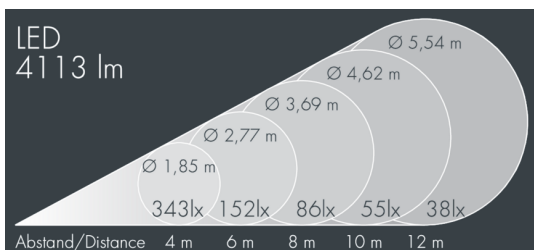

Metaspot 3 Darkring Optic

8 237 246 249

3 × 19 W, 4113 lm, 3000 K warm white, DALI D4i, medium wide beam 26°

Customized solutions and modifications are possible: Special RAL, DB or NCS colours as polyester powder coat, luminaires in 2700 K and other colour temperatures and versions for high ambient temperature.

Specification text

housing made of corrosion-resistant die-cast aluminum AlSi12, polyester powder coated by high-quality and UV-stabilized coating process, Colour: black RAL 7021, all exterior parts are stainless steel, tempered safety glass, anti-reflective coating from 1 side, dark screenprint, silicon gasket, tool-free twist closure, for installation on poles \varnothing 60 - 100 mm, tiltable base made of powder coated aluminum, 2 drilled holes \varnothing 9 mm, spacing 95 mm, 1 centre hole \varnothing 40 mm, tilt range: 90°, 360° adjustable, cable gland: M20, connecting terminal: 5 pole, light source completely shielded, high gloss aluminium reflector, integral driver (DALI D4i), CRI > 80, 3, service life L80/B10 > 50.000 h, Beam angle (FWHM): 26°, luminous flux: 4113 lm, wattage: 58 W, delivered lumens 71 lm/W, protection type IP65, protection class II, impact resistance IK08, windage area 0,055 m², dimensions: \varnothing 176 mm, width 244 mm, weight 4.4 kg

Specification

Wattage	58 W	Beam angle (FWHM)	26°
Delivered lumens	71 lm/W	Housing colour	black RAL 7021
Light source	LED 3000 K	Power supply cable	\varnothing 6 – 11 mm
Color Rendering Index	CRI > 80	Protection type	IP65
Colour tolerance	3	Protection class	II
Lifetime ta 25° C	L80/B10 > 50.000 h	Impact resistance	IK08
Control gear	DALI D4i	Windage area	0,055m ²
Input voltage AC	220 – 240 V	Dimensions	\varnothing 176 mm, width 244 mm
Input voltage DC	220 – 240 V	Weight	4,40 kg
Voltage protection	6 kV L/N 8 kV L/PE	Max. ambient temperature ta	45°
Luminaires per B16A / C16A	8 / 16		