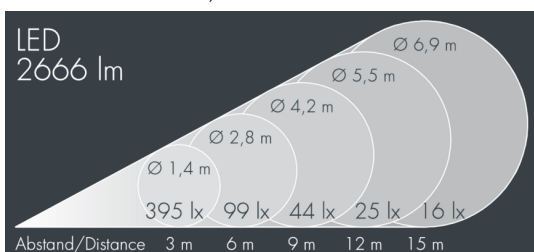

Metaspot 2 Darkring Optic

8 236 267 249

3 × 13 W, 2666 lm, 2700 K warm white, DALI D4i, medium wide beam 27°

Customized solutions and modifications are possible: Special RAL, DB or NCS colours as polyester powder coat, luminaires in 2700 K and other colour temperatures and versions for high ambient temperature.

Specification text

housing made of corrosion-resistant die-cast aluminum AlSi12, polyester powder coated by high-quality and UV-stabilized coating process, Colour: white RAL 9002, all exterior parts are stainless steel, tempered safety glass, anti-reflective coating from 1 side, dark screenprint, silicon gasket, tool-free twist closure, for installation on poles Ø 60 - 100 mm, tiltable base made of powder coated aluminum, 2 drilled holes Ø 9 mm, spacing 95 mm, 1 centre hole Ø 40 mm, tilt range: 90°, 360° adjustable, cable gland: M20, connecting terminal: 5 pole, light source completely shielded, high gloss aluminium reflector, integral driver (DALI D4i), CRI > 80, 3, service life L80/B10 > 50.000 h, Beam angle (FWHM): 27°, luminous flux: 2666 lm, wattage: 39 W, delivered lumens 68 lm/W, protection type IP65, protection class II, impact resistance IK08, windage area 0,045 m², dimensions: Ø 176 mm, width 244 mm, weight 3.8 kg

Specification

Wattage	39 W	Beam angle (FWHM)	27°
Delivered lumens	68 lm/W	Housing colour	white RAL 9002
Light source	LED 2700 K	Power supply cable	Ø 6 – 11 mm
Color Rendering Index	CRI > 80	Protection type	IP65
Colour tolerance	3	Protection class	II
Lifetime ta 25° C	L80/B10 > 50.000 h	Impact resistance	IK08
Control gear	DALI D4i	Windage area	0,045m ²
Input voltage AC	220 – 240 V	Dimensions	Ø 176 mm, width 244 mm
Input voltage DC	220 – 240 V	Weight	3,80 kg
Voltage protection	6 kV L/N 10 kV L/PE	Max. ambient temperature ta	50°
Luminaires per B16A / C16A	20 / 33		