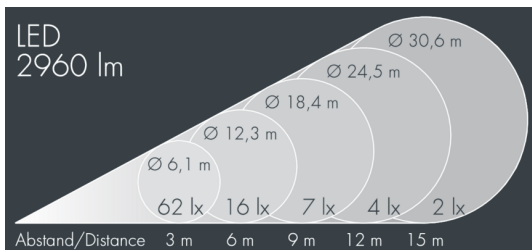

Metaspot 2 Darkring Optic

8 236 266 269

3 × 13 W, 2956 lm, 3000 K warm white, DALI D4i, extra wide beam 91°

Customized solutions and modifications are possible: Special RAL, DB or NCS colours as polyester powder coat, luminaires in 2700 K and other colour temperatures and versions for high ambient temperature.

Specification text

housing made of corrosion-resistant die-cast aluminum AlSi12, polyester powder coated by high-quality and UV-stabilized coating process, Colour: white RAL 9002, all exterior parts are stainless steel, tempered safety glass, anti-reflective coating from 1 side, dark screenprint, silicon gasket, tool-free twist closure, for installation on poles Ø 60 - 100 mm, tiltable base made of powder coated aluminum, 2 drilled holes Ø 9 mm, spacing 95 mm, 1 centre hole Ø 40 mm, tilt range: 90°, 360° adjustable, cable gland: M20, connecting terminal: 5 pole, light source completely shielded, high gloss aluminium reflector, integral driver (DALI D4i), 80, 3, service life L80/B10 > 50.000 h, Beam angle (FWHM): 91°, luminous flux: 2956 lm, wattage: 39 W, delivered lumens 76 lm/W, protection type IP65, protection class II, impact resistance IK08, windage area 0,045 m², dimensions: Ø 176 mm, width 244 mm, weight 3.8 kg

Specification

Wattage	39 W	Beam angle (FWHM)	91°
Delivered lumens	76 lm/W	Housing colour	white RAL 9002
Light source	LED 3000 K	Power supply cable	Ø 6 – 11 mm
Color Rendering Index	80	Protection type	IP65
Colour tolerance	3	Protection class	II
Lifetime ta 25° C	L80/B10 > 50.000 h	Impact resistance	IK08
Control gear	DALI D4i	Windage area	0,045m ²
Input voltage AC	220 – 240 V	Dimensions	Ø 176 mm, width 244 mm
Input voltage DC	220 – 240 V	Weight	3,80 kg
Voltage protection	6 kV L/N 10 kV L/PE	Max. ambient temperature ta	50°
Luminaires per B16A / C16A	20 / 33		