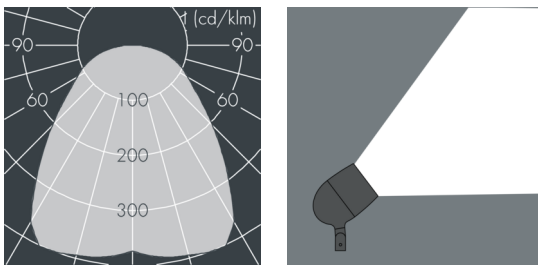

Metaspot 2 Darkring Optic

8 236 266 269

3 × 13 W, 2956 lm, 3000 K warm white, DALI D4i, extra wide beam 91°

Customized solutions and modifications are possible: Special RAL, DB or NCS colours as polyester powder coat, luminaires in 2700 K and other colour temperatures and versions for high ambient temperature.

Specification text

housing made of corrosion-resistant die-cast aluminum AlSi12, polyester powder coated by high-quality and UV-stabilized coating process, Colour: white RAL 9002, all exterior parts are stainless steel, tempered safety glass, anti-reflective coating from 1 side, dark screenprint, silicon gasket, tool-free twist closure, for installation on poles Ø 60 - 100 mm, tiltable base made of powder coated aluminum, 2 drilled holes Ø 9 mm, spacing 95 mm, 1 centre hole Ø 40 mm, tilt range: 90°, 360° adjustable, cable gland: M20, connecting terminal: 5 pole, light source completely shielded, high gloss aluminium reflector, integral driver (DALI D4i), 80, 3, service life L80/B10 > 50.000 h, Beam angle (FWHM): 91°, luminous flux: 2956 lm, wattage: 39 W, delivered lumens 76 lm/W, protection type IP65, protection class II, impact resistance IK08, windage area 0,045 m², dimensions: Ø 176 mm, width 244 mm, weight 3.8 kg

Specification

Wattage	39 W	Beam angle (FWHM)	91°
Delivered lumens	76 lm/W	Housing colour	white RAL 9002
Light source	LED 3000 K	Power supply cable	Ø 6 – 11 mm
Color Rendering Index	80	Protection type	IP65
Colour tolerance	3	Protection class	II
Lifetime ta 25° C	L80/B10 > 50.000 h	Impact resistance	IK08
Control gear	DALI D4i	Windage area	0,045m ²
Input voltage AC	220 – 240 V	Dimensions	Ø 176 mm, width 244 mm
Input voltage DC	220 – 240 V	Weight	3,80 kg
Voltage protection	6 kV L/N 10 kV L/PE	Max. ambient temperature ta	50°
Luminaires per B16A / C16A	20 / 33		