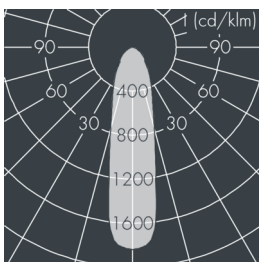

Metaspot 2 Darkring Optic

8 236 257 249

3 × 13 W, 2666 lm, 2700 K warm white, DALI D4i, medium wide beam 27°

Customized solutions and modifications are possible: Special RAL, DB or NCS colours as polyester powder coat, luminaires in 2700 K and other colour temperatures and versions for high ambient temperature.

Specification text

housing made of corrosion-resistant die-cast aluminum AlSi12, polyester powder coated by high-quality and UV-stabilized coating process, Colour: silver grey, all exterior parts are stainless steel, tempered safety glass, anti-reflective coating from 1 side, dark screenprint, silicon gasket, tool-free twist closure, for installation on poles Ø 60 - 100 mm, tiltable base made of powder coated aluminum, 2 drilled holes Ø 9 mm, spacing 95 mm, 1 centre hole Ø 40 mm, tilt range: 90°, 360° adjustable, cable gland: M20, connecting terminal: 5 pole, light source completely shielded, high gloss aluminium reflector, integral driver (DALI D4i), CRI > 80, 3, service life L80/B10 > 50.000 h, Beam angle (FWHM): 27°, luminous flux: 2666 lm, wattage: 39 W, delivered lumens 68 lm/W, protection type IP65, protection class II, impact resistance IK08, windage area 0,045 m², dimensions: Ø 176 mm, width 244 mm, weight 3.8 kg

Specification

Wattage	39 W	Beam angle (FWHM)	27°
Delivered lumens	68 lm/W	Housing colour	silver grey
Light source	LED 2700 K	Power supply cable	Ø 6 – 11 mm
Color Rendering Index	CRI > 80	Protection type	IP65
Colour tolerance	3	Protection class	II
Lifetime ta 25° C	L80/B10 > 50.000 h	Impact resistance	IK08
Control gear	DALI D4i	Windage area	0,045m ²
Input voltage AC	220 – 240 V	Dimensions	Ø 176 mm, width 244 mm
Input voltage DC	220 – 240 V	Weight	3,80 kg
Voltage protection	6 kV L/N 10 kV L/PE	Max. ambient temperature ta	50°
Luminaires per B16A / C16A	20 / 33		