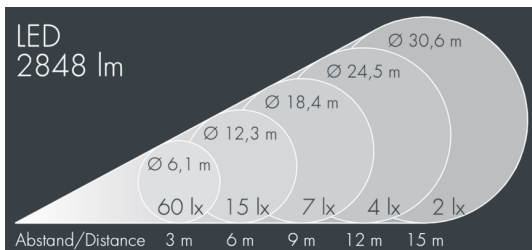

Metaspot 2 Darkring Optic

8 236 257 169

3 × 13 W, 2844 lm, 2700 K warm white, DALI, extra wide beam 91°

Customized solutions and modifications are possible: Special RAL, DB or NCS colours as polyester powder coat, luminaires in 2700 K and other colour temperatures and versions for high ambient temperature.

Specification text

housing made of corrosion-resistant die-cast aluminum AlSi12, polyester powder coated by high-quality and UV-stabilized coating process, Colour: silver grey, all exterior parts are stainless steel, tempered safety glass, anti-reflective coating from 1 side, dark screenprint, silicon gasket, tool-free twist closure, for installation on poles Ø 60 - 100 mm, tiltable base made of powder coated aluminum, 2 drilled holes Ø 9 mm, spacing 95 mm, 1 centre hole Ø 40 mm, tilt range: 90°, 360° adjustable, cable gland: M20, connecting terminal: 5 pole, light source completely shielded, high gloss aluminium reflector, integral, dimmable driver (DALI), 80, 3, service life L80/B10 > 50.000 h, Beam angle (FWHM): 91°, luminous flux: 2844 lm, wattage: 39 W, delivered lumens 73 lm/W, protection type IP65, protection class II, impact resistance IK08, windage area 0,045 m², dimensions: Ø 176 mm, width 244 mm, weight 3.8 kg

Specification

Wattage	39 W	Beam angle (FWHM)	91°
Delivered lumens	73 lm/W	Housing colour	silver grey
Light source	LED 2700 K	Power supply cable	Ø 6 – 11 mm
Color Rendering Index	80	Protection type	IP65
Colour tolerance	3	Protection class	II
Lifetime ta 25° C	L80/B10 > 50.000 h	Impact resistance	IK08
Control gear	DALI	Windage area	0,045m ²
Input voltage AC	220 – 240 V	Dimensions	Ø 176 mm, width 244 mm
Input voltage DC	220 – 240 V	Weight	3,80 kg
Voltage protection	6 kV L/N 10 kV L/PE	Max. ambient temperature ta	50°
Luminaires per B16A / C16A	20 / 33		