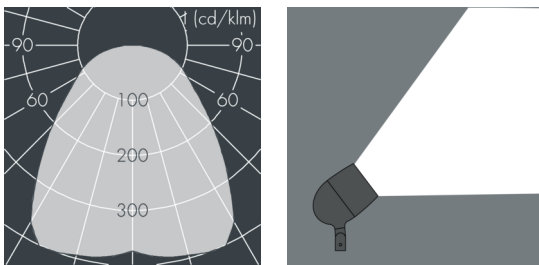

Metaspot 2 Darkring Optic

8 236 257 169

3 × 13 W, 2844 lm, 2700 K warm white, DALI, extra wide beam 91°

Customized solutions and modifications are possible: Special RAL, DB or NCS colours as polyester powder coat, luminaires in 2700 K and other colour temperatures and versions for high ambient temperature.

Specification text

housing made of corrosion-resistant die-cast aluminum AlSi12, polyester powder coated by high-quality and UV-stabilized coating process, Colour: silver grey, all exterior parts are stainless steel, tempered safety glass, anti-reflective coating from 1 side, dark screenprint, silicon gasket, tool-free twist closure, for installation on poles Ø 60 - 100 mm, tiltable base made of powder coated aluminum, 2 drilled holes Ø 9 mm, spacing 95 mm, 1 centre hole Ø 40 mm, tilt range: 90°, 360° adjustable, cable gland: M20, connecting terminal: 5 pole, light source completely shielded, high gloss aluminium reflector, integral, dimmable driver (DALI), 80, 3, service life L80/B10 > 50.000 h, Beam angle (FWHM): 91°, luminous flux: 2844 lm, wattage: 39 W, delivered lumens 73 lm/W, protection type IP65, protection class II, impact resistance IK08, windage area 0,045 m², dimensions: Ø 176 mm, width 244 mm, weight 3.8 kg

Specification

Wattage	39 W	Beam angle (FWHM)	91°
Delivered lumens	73 lm/W	Housing colour	silver grey
Light source	LED 2700 K	Power supply cable	Ø 6 – 11 mm
Color Rendering Index	80	Protection type	IP65
Colour tolerance	3	Protection class	II
Lifetime ta 25° C	L80/B10 > 50.000 h	Impact resistance	IK08
Control gear	DALI	Windage area	0,045m ²
Input voltage AC	220 – 240 V	Dimensions	Ø 176 mm, width 244 mm
Input voltage DC	220 – 240 V	Weight	3,80 kg
Voltage protection	6 kV L/N 10 kV L/PE	Max. ambient temperature ta	50°
Luminaires per B16A / C16A	20 / 33		