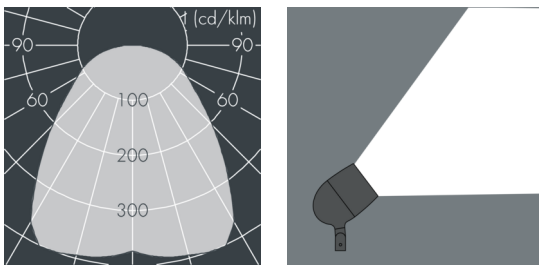

Metaspot 2 Darkring Optic

8 236 256 169

3 × 13 W, 2956 lm, 3000 K warm white, DALI, extra wide beam 91°

Customized solutions and modifications are possible: Special RAL, DB or NCS colours as polyester powder coat, luminaires in 2700 K and other colour temperatures and versions for high ambient temperature.

Specification text

housing made of corrosion-resistant die-cast aluminum AlSi12, polyester powder coated by high-quality and UV-stabilized coating process, Colour: silver grey, all exterior parts are stainless steel, tempered safety glass, anti-reflective coating from 1 side, dark screenprint, silicon gasket, tool-free twist closure, for installation on poles Ø 60 - 100 mm, tiltable base made of powder coated aluminum, 2 drilled holes Ø 9 mm, spacing 95 mm, 1 centre hole Ø 40 mm, tilt range: 90°, 360° adjustable, cable gland: M20, connecting terminal: 5 pole, light source completely shielded, high gloss aluminium reflector, integral, dimmable driver (DALI), 80, 3, service life L80/B10 > 50.000 h, Beam angle (FWHM): 91°, luminous flux: 2956 lm, wattage: 39 W, delivered lumens 76 lm/W, protection type IP65, protection class II, impact resistance IK08, windage area 0,045 m², dimensions: Ø 176 mm, width 244 mm, weight 3.8 kg

Specification

Wattage	39 W	Beam angle (FWHM)	91°
Delivered lumens	76 lm/W	Housing colour	silver grey
Light source	LED 3000 K	Power supply cable	Ø 6 – 11 mm
Color Rendering Index	80	Protection type	IP65
Colour tolerance	3	Protection class	II
Lifetime ta 25° C	L80/B10 > 50.000 h	Impact resistance	IK08
Control gear	DALI	Windage area	0,045m ²
Input voltage AC	220 – 240 V	Dimensions	Ø 176 mm, width 244 mm
Input voltage DC	220 – 240 V	Weight	3,80 kg
Voltage protection	6 kV L/N 10 kV L/PE	Max. ambient temperature ta	50°
Luminaires per B16A / C16A	20 / 33		