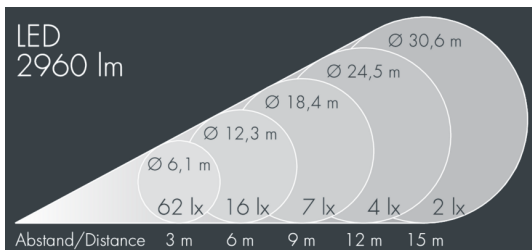

Metaspot 2 Darkring Optic

8 236 256 169

3 × 13 W, 2956 lm, 3000 K warm white, DALI, extra wide beam 91°

Customized solutions and modifications are possible: Special RAL, DB or NCS colours as polyester powder coat, luminaires in 2700 K and other colour temperatures and versions for high ambient temperature.

Specification text

housing made of corrosion-resistant die-cast aluminum AlSi12, polyester powder coated by high-quality and UV-stabilized coating process, Colour: silver grey, all exterior parts are stainless steel, tempered safety glass, anti-reflective coating from 1 side, dark screenprint, silicon gasket, tool-free twist closure, for installation on poles Ø 60 - 100 mm, tiltable base made of powder coated aluminum, 2 drilled holes Ø 9 mm, spacing 95 mm, 1 centre hole Ø 40 mm, tilt range: 90°, 360° adjustable, cable gland: M20, connecting terminal: 5 pole, light source completely shielded, high gloss aluminium reflector, integral, dimmable driver (DALI), 80, 3, service life L80/B10 > 50.000 h, Beam angle (FWHM): 91°, luminous flux: 2956 lm, wattage: 39 W, delivered lumens 76 lm/W, protection type IP65, protection class II, impact resistance IK08, windage area 0,045 m², dimensions: Ø 176 mm, width 244 mm, weight 3.8 kg

Specification

Wattage	39 W	Beam angle (FWHM)	91°
Delivered lumens	76 lm/W	Housing colour	silver grey
Light source	LED 3000 K	Power supply cable	Ø 6 – 11 mm
Color Rendering Index	80	Protection type	IP65
Colour tolerance	3	Protection class	II
Lifetime ta 25° C	L80/B10 > 50.000 h	Impact resistance	IK08
Control gear	DALI	Windage area	0,045m ²
Input voltage AC	220 – 240 V	Dimensions	Ø 176 mm, width 244 mm
Input voltage DC	220 – 240 V	Weight	3,80 kg
Voltage protection	6 kV L/N 10 kV L/PE	Max. ambient temperature ta	50°
Luminaires per B16A / C16A	20 / 33		