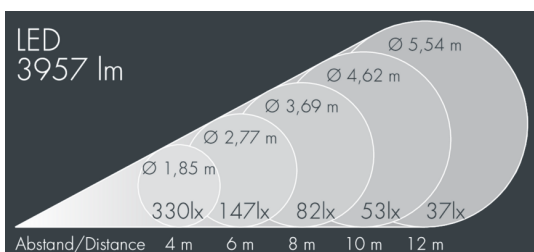

Metaspot 3 Darkring Optic

8 233 267 149

3 × 19 W, 3957 lm, 2700 K warm white, DALI, medium wide beam 26°

Customized solutions and modifications are possible: Special RAL, DB or NCS colours as polyester powder coat, luminaires in 2700 K and other colour temperatures and versions for high ambient temperature.

Specification text

housing made of corrosion-resistant die-cast aluminum AlSi12, polyester powder coated by high-quality and UV-stabilized coating process, Colour: white RAL 9002, all exterior parts are stainless steel, tempered safety glass, anti-reflective coating from 1 side, dark screenprint, silicon gasket, tool-free twist closure, for installation on poles Ø 60 - 100 mm, tiltable base made of powder coated aluminum, 2 drilled holes Ø 9 mm, spacing 95 mm, 1 centre hole Ø 40 mm, tilt range: 90°, 360° adjustable, cable gland: M20, connecting terminal: 5 pole, light source completely shielded, high gloss aluminium reflector, integral, dimmable driver (DALI), CRI > 80, 3, service life L80/B10 > 50.000 h, Beam angle (FWHM): 26°, luminous flux: 3957 lm, wattage: 58 W, delivered lumens 68 lm/W, protection type IP65, protection class I, impact resistance IK08, windage area 0,055 m², dimensions: Ø 176 mm, width 244 mm, weight 4.4 kg

Specification

Wattage	58 W	Beam angle (FWHM)	26°
Delivered lumens	68 lm/W	Housing colour	white RAL 9002
Light source	LED 2700 K	Power supply cable	Ø 6 – 11 mm
Color Rendering Index	CRI > 80	Protection type	IP65
Colour tolerance	3	Protection class	I
Lifetime ta 25° C	L80/B10 > 50.000 h	Impact resistance	IK08
Control gear	DALI	Windage area	0,055m ²
Input voltage AC	220 – 240 V	Dimensions	Ø 176 mm, width 244 mm
Input voltage DC	220 – 240 V	Weight	4,40 kg
Voltage protection	6 kV L/N 8 kV L/PE	Max. ambient temperature ta	45°
Luminaires per B16A / C16A	10 / 16		