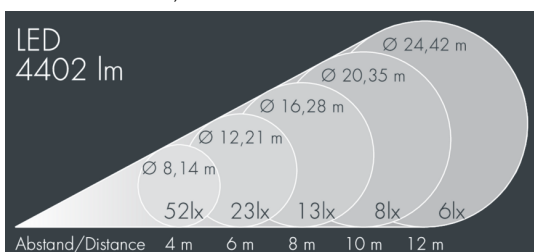

Metaspot 3 Darkring Optic

8 233 247 269

3 × 19 W, 4396 lm, 2700 K warm white, DALI D4i, extra wide beam 91°

Customized solutions and modifications are possible: Special RAL, DB or NCS colours as polyester powder coat, luminaires in 2700 K and other colour temperatures and versions for high ambient temperature.

Specification text

housing made of corrosion-resistant die-cast aluminum AlSi12, polyester powder coated by high-quality and UV-stabilized coating process, Colour: black RAL 7021, all exterior parts are stainless steel, tempered safety glass, anti-reflective coating from 1 side, dark screenprint, silicon gasket, tool-free twist closure, for installation on poles \varnothing 60 - 100 mm, tiltable base made of powder coated aluminum, 2 drilled holes \varnothing 9 mm, spacing 95 mm, 1 centre hole \varnothing 40 mm, tilt range: 90°, 360° adjustable, cable gland: M20, connecting terminal: 5 pole, light source completely shielded, high gloss aluminium reflector, integral driver (DALI D4i), CRI > 80, 3, service life L80/B10 > 50.000 h, Beam angle (FWHM): 91°, luminous flux: 4396 lm, wattage: 58 W, delivered lumens 76 lm/W, protection type IP65, protection class I, impact resistance IK08, windage area 0,055 m², dimensions: \varnothing 200 mm, width 272 mm, weight 4.4 kg

Specification

Wattage	58 W	Beam angle (FWHM)	91°
Delivered lumens	76 lm/W	Housing colour	black RAL 7021
Light source	LED 2700 K	Power supply cable	\varnothing 6 - 11 mm
Color Rendering Index	CRI > 80	Protection type	IP65
Colour tolerance	3	Protection class	I
Lifetime ta 25° C	L80/B10 > 50.000 h	Impact resistance	IK08
Control gear	DALI D4i	Windage area	0,055m ²
Input voltage AC	220 - 240 V	Dimensions	\varnothing 200 mm, width 272 mm
Input voltage DC	220 - 240 V	Weight	4,40 kg
Voltage protection	6 kV L/N 8 kV L/PE	Max. ambient temperature ta	45°
Luminaires per B16A / C16A	8 / 16		