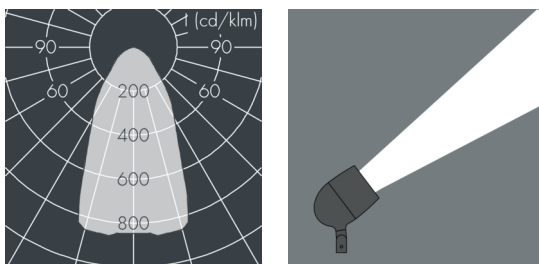

## Metaspot 3 Darkring Optic

8 233 056 159

3 × 19 W, 4288 lm, 3000 K warm white, DALI, wide beam 54°

Customized solutions and modifications are possible: Special RAL, DB or NCS colours as polyester powder coat, luminaires in 2700 K and other colour temperatures and versions for high ambient temperature.

## Specification text

housing made of corrosion-resistant die-cast aluminum AlSi12, polyester powder coated by high-quality and UV-stabilized coating process, Colour: silver grey, all exterior parts are stainless steel, tempered safety glass, anti-reflective coating from 1 side, dark screenprint, silicon gasket, tool-free twist closure, mounting bracket: 2 drilled holes  $\varnothing$  9 mm, spacing 40 mm, 1 centre hole  $\varnothing$  14 mm, tilt range: 180°, cable gland: M20, connecting terminal: 5 pole, light source completely shielded, high gloss aluminium reflector, integral, dimmable driver (DALI), CRI > 80, 3, service life L80/B10 > 50.000 h, Beam angle (FWHM): 54°, luminous flux: 4288 lm, wattage: 58 W, delivered lumens 74 lm/W, protection type IP65, protection class I, impact resistance IK08, windage area 0,055 m<sup>2</sup>, dimensions:  $\varnothing$  200 mm, width 272 mm, weight 4.4 kg

## Specification

Wattage	58 W	Beam angle (FWHM)	54°
Delivered lumens	74 lm/W	Housing colour	silver grey
Light source	LED 3000 K	Power supply cable	$\varnothing$ 6 – 11 mm
Color Rendering Index	CRI > 80	Protection type	IP65
Colour tolerance	3	Protection class	I
Lifetime ta 25° C	L80/B10 > 50.000 h	Impact resistance	IK08
Control gear	DALI	Windage area	0,055m <sup>2</sup>
Input voltage AC	220 – 240 V	Dimensions	$\varnothing$ 200 mm, width 272 mm
Input voltage DC	220 – 240 V	Weight	4,40 kg
Voltage protection	6 kV L/N   8 kV L/PE	Max. ambient temperature ta	45°
Luminaires per B16A / C16A	10 / 16		