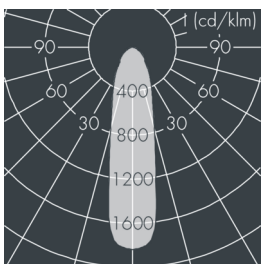

Metaspot 2 Darkring Optic

8 232 257 049

3 × 13 W, 2666 lm, 2700 K warm white,
medium wide beam 27°

Customized solutions and modifications are possible: Special RAL, DB or NCS colours as polyester powder coat, luminaires in 2700 K and other colour temperatures and versions for high ambient temperature.

Specification text

housing made of corrosion-resistant die-cast aluminum AlSi12, polyester powder coated by high-quality and UV-stabilized coating process, Colour: silver grey, all exterior parts are stainless steel, tempered safety glass, anti-reflective coating from 1 side, dark screenprint, silicon gasket, tool-free twist closure, for installation on poles Ø 60 - 100 mm, tiltable base made of powder coated aluminum, 2 drilled holes Ø 9 mm, spacing 95 mm, 1 centre hole Ø 40 mm, tilt range: 90°, 360° adjustable, cable gland: M20, connecting terminal: 3 pole, light source completely shielded, high gloss aluminium reflector, integral driver (AC/DC), CRI > 80, 3, service life L80/B10 > 50.000 h, Beam angle (FWHM): 27°, luminous flux: 2666 lm, wattage: 39 W, delivered lumens 68 lm/W, protection type IP65, protection class I, impact resistance IK08, windage area 0,045 m², dimensions: Ø 176 mm, width 244 mm, weight 3.8 kg

Specification

Wattage	39 W	Beam angle (FWHM)	27°
Delivered lumens	68 lm/W	Housing colour	silver grey
Light source	LED 2700 K	Power supply cable	Ø 6 – 11 mm
Color Rendering Index	CRI > 80	Protection type	IP65
Colour tolerance	3	Protection class	I
Lifetime ta 25° C	L80/B10 > 50.000 h	Impact resistance	IK08
Control gear	on / off	Windage area	0,045m ²
Input voltage AC	220 – 240 V	Dimensions	Ø 176 mm, width 244 mm
Input voltage DC	220 – 240 V	Weight	3,80 kg
Voltage protection	6 kV L/N 10 kV L/PE	Max. ambient temperature ta	50°
Luminaires per B16A / C16A	20 / 33		