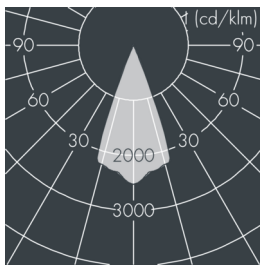

## Metaspot Gobo

8 244 056 169

49 W, 1401 lm, 3000 K warm white, DALI,  
45 mm focal length 41°

Customized solutions and modifications are possible: Special RAL, DB or NCS colours as polyester powder coat, luminaires in 2700 K and other colour temperatures and versions for high ambient temperature.

## Specification text

housing made of corrosion-resistant die-cast aluminum AlSi12, polyester powder coated by high-quality and UV-stabilized coating process, Colour: silver grey, all exterior parts are stainless steel, tempered safety glass, anti-reflective coating from 1 side, dark screenprint, silicon gasket, tool-free twist closure, mounting bracket made of coated aluminum with inclination scale: 2 drilled holes  $\varnothing$  9 mm, spacing 40 mm, 1 centre hole  $\varnothing$  14 mm, tilt range: 180°, cable gland: M20, connecting terminal: 5 pole, focusable projection lens for precise light control and sharp-edged image projections, integral driver (DALI), CRI > 70, Beam angle (FWHM): 41°, luminous flux: 1401 lm, wattage: 49 W, delivered lumens 29 lm/W, protection type IP65, protection class I, impact resistance IK08, dimensions:  $\varnothing$  200 mm, width 423 mm, weight 6.5 kg

## Specification

Wattage	49 W	Beam angle (FWHM)	41°
Delivered lumens	29 lm/W	Housing colour	silver grey
Light source	LED 3000 K	Protection type	IP65
Color Rendering Index	CRI > 70	Protection class	I
Control gear	DALI	Impact resistance	IK08
		Dimensions	$\varnothing$ 200 mm, width 423 mm
		Weight	6,50 kg