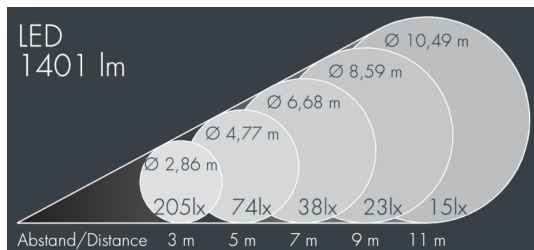

## Metaspot Gobo

8 244 056 169

49 W, 1401 lm, 3000 K warm white, DALI,  
45 mm focal length 41°

Customized solutions and modifications are possible: Special RAL, DB or NCS colours as polyester powder coat, luminaires in 2700 K and other colour temperatures and versions for high ambient temperature.

## Specification text

housing made of corrosion-resistant die-cast aluminum AlSi12, polyester powder coated by high-quality and UV-stabilized coating process, Colour: silver grey, all exterior parts are stainless steel, tempered safety glass, anti-reflective coating from 1 side, dark screenprint, silicon gasket, tool-free twist closure, mounting bracket made of coated aluminum with inclination scale: 2 drilled holes  $\varnothing$  9 mm, spacing 40 mm, 1 centre hole  $\varnothing$  14 mm, tilt range: 180°, cable gland: M20, connecting terminal: 5 pole, focusable projection lens for precise light control and sharp-edged image projections, integral driver (DALI), CRI > 70, Beam angle (FWHM): 41°, luminous flux: 1401 lm, wattage: 49 W, delivered lumens 29 lm/W, protection type IP65, protection class I, impact resistance IK08, dimensions:  $\varnothing$  200 mm, width 423 mm, weight 6.5 kg

## Specification

Wattage	49 W	Beam angle (FWHM)	41°
Delivered lumens	29 lm/W	Housing colour	silver grey
Light source	LED 3000 K	Protection type	IP65
Color Rendering Index	CRI > 70	Protection class	I
Control gear	DALI	Impact resistance	IK08
		Dimensions	$\varnothing$ 200 mm, width 423 mm
		Weight	6,50 kg