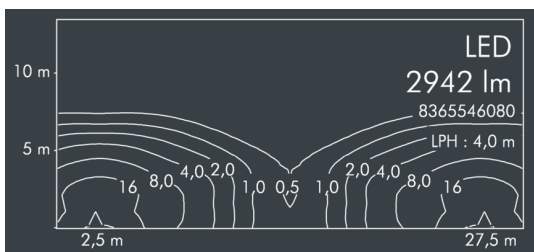

## Highrise

8 365 556 089

2 × 18 W, 2942 lm, 3000 K warm white,  
wide beam up, lateral wide beam down  
up58° / down 138°

Customized solutions and modifications are possible: Special RAL, DB or NCS colours as polyester powder coat, luminaires in 2700 K and other colour temperatures and versions for high ambient temperature.

## Specification text

housing made of corrosion-resistant die-cast aluminum AlSi12, polyester powder coated by high-quality and UV-stabilized coating process, Colour: silver grey, all exterior parts are stainless steel, tempered high efficiency safety glass, anti-reflective coating from 1 side, dark screenprint, silicon gasket, wall box with 2 stainless steel screws, wall box: 2 drilled holes Ø 6 mm, spacing 150 mm, cable gland: 2x Ø 7-10 mm, connecting terminal: 3 pole, highly efficient aluminum reflector, lens made of optical silicon, integral driver (AC/DC), CRI > 80, max 3 SDCM, service life L80/B20 > 50.000 h, Beam angle (FWHM): up58° / down 138°, luminous flux: 2942 lm, wattage: 36 W, delivered lumens 82 lm/W, protection type IP65, protection class I, impact resistance IK08, windage area 0,03 m<sup>2</sup>, dimensions (L×H×W): 153 × 199 × 118 mm, weight 2.8 kg

## Specification

Wattage	36 W	Beam angle (FWHM)	up58° / down 138°
Delivered lumens	82 lm/W	Housing colour	silver grey
Light source	LED 3000 K	Protection type	IP65
Color Rendering Index	CRI > 80	Protection class	I
Colour tolerance	max 3 SDCM	Impact resistance	IK08
Lifetime ta 25° C	L80/B20 > 50.000 h	Windage area	0,03m <sup>2</sup>
Control gear	on / off	Dimensions	153 × 199 × 118 mm
Input voltage AC	220 – 240 V	Weight	2,80 kg
Input voltage DC	220 – 240 V	Max. ambient temperature ta	35°
Voltage protection	2 kV L/N   4 kV L/PE		
Luminaires per B16A / C16A	50 / 85		