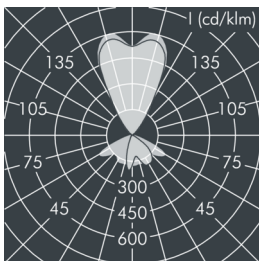

## Highrise

8 365 556 089

2 × 18 W, 2942 lm, 3000 K warm white,  
wide beam up, lateral wide beam down  
up58° / down 138°

Customized solutions and modifications are possible: Special RAL, DB or NCS colours as polyester powder coat, luminaires in 2700 K and other colour temperatures and versions for high ambient temperature.

## Specification text

housing made of corrosion-resistant die-cast aluminum AlSi12, polyester powder coated by high-quality and UV-stabilized coating process, Colour: silver grey, all exterior parts are stainless steel, tempered high efficiency safety glass, anti-reflective coating from 1 side, dark screenprint, silicon gasket, wall box with 2 stainless steel screws, wall box: 2 drilled holes Ø 6 mm, spacing 150 mm, cable gland: 2x Ø 7-10 mm, connecting terminal: 3 pole, highly efficient aluminum reflector, lens made of optical silicon, integral driver (AC/DC), CRI > 80, max 3 SDCM, service life L80/B20 > 50.000 h, Beam angle (FWHM): up58° / down 138°, luminous flux: 2942 lm, wattage: 36 W, delivered lumens 82 lm/W, protection type IP65, protection class I, impact resistance IK08, windage area 0,03 m<sup>2</sup>, dimensions (L×H×W): 153 × 199 × 118 mm, weight 2.8 kg

## Specification

Wattage	36 W	Beam angle (FWHM)	up58° / down 138°
Delivered lumens	82 lm/W	Housing colour	silver grey
Light source	LED 3000 K	Protection type	IP65
Color Rendering Index	CRI > 80	Protection class	I
Colour tolerance	max 3 SDCM	Impact resistance	IK08
Lifetime ta 25° C	L80/B20 > 50.000 h	Windage area	0,03m <sup>2</sup>
Control gear	on / off	Dimensions	153 × 199 × 118 mm
Input voltage AC	220 – 240 V	Weight	2,80 kg
Input voltage DC	220 – 240 V	Max. ambient temperature ta	35°
Voltage protection	2 kV L/N   4 kV L/PE		
Luminaires per B16A / C16A	50 / 85		