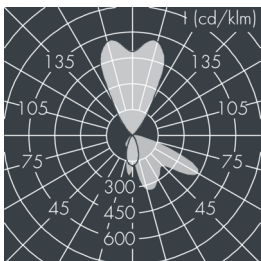

## Highrise

8 365 555 099

2 × 18 W, 3241 lm, 4000 K neutral white,  
wide beam up, asymmetrical beam down  
up58° / down 60°

Customized solutions and modifications are possible: Special RAL, DB or NCS colours as polyester powder coat, luminaires in 2700 K and other colour temperatures and versions for high ambient temperature.

## Specification text

housing made of corrosion-resistant die-cast aluminum AlSi12, polyester powder coated by high-quality and UV-stabilized coating process, Colour: silver grey, all exterior parts are stainless steel, tempered high efficiency safety glass, anti-reflective coating from 1 side, dark screenprint, silicon gasket, wall box with 2 stainless steel screws, wall box: 2 drilled holes Ø 6 mm, spacing 150 mm, cable gland: 2x Ø 7-10 mm, connecting terminal: 3 pole, highly efficient aluminum reflector, integral driver (AC/DC), CRI > 80, max 3 SDCM, service life L80/B20 > 50.000 h, Beam angle (FWHM): up58°, Main beam angle: down 60°, luminous flux: 3241 lm, wattage: 36 W, delivered lumens 90 lm/W, protection type IP65, protection class I, impact resistance IK08, windage area 0,03 m<sup>2</sup>, dimensions (L×H×W): 153 × 199 × 118 mm, weight 2.8 kg

## Specification

Wattage	36 W	Beam angle (FWHM)	up58°
Delivered lumens	90 lm/W	Main beam angle	down 60°
Light source	LED 4000 K	Housing colour	silver grey
Color Rendering Index	CRI > 80	Protection type	IP65
Colour tolerance	max 3 SDCM	Protection class	I
Lifetime ta 25° C	L80/B20 > 50.000 h	Impact resistance	IK08
Control gear	on / off	Windage area	0,03m <sup>2</sup>
Input voltage AC	220 – 240 V	Dimensions	153 × 199 × 118 mm
Input voltage DC	220 – 240 V	Weight	2,80 kg
Voltage protection	2 kV L/N   4 kV L/PE	Max. ambient temperature ta	35°
Luminaires per B16A / C16A	50 / 85		