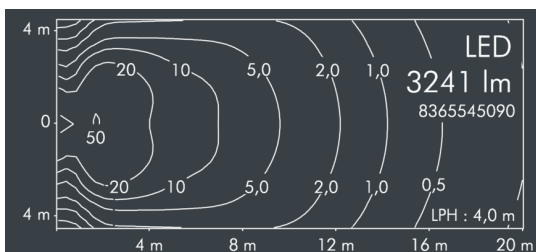

## Highrise

8 365 555 099

2 × 18 W, 3241 lm, 4000 K neutral white,  
wide beam up, asymmetrical beam down  
up58° / down 60°

Customized solutions and modifications are possible: Special RAL, DB or NCS colours as polyester powder coat, luminaires in 2700 K and other colour temperatures and versions for high ambient temperature.

## Specification text

housing made of corrosion-resistant die-cast aluminum AlSi12, polyester powder coated by high-quality and UV-stabilized coating process, Colour: silver grey, all exterior parts are stainless steel, tempered high efficiency safety glass, anti-reflective coating from 1 side, dark screenprint, silicon gasket, wall box with 2 stainless steel screws, wall box: 2 drilled holes Ø 6 mm, spacing 150 mm, cable gland: 2x Ø 7-10 mm, connecting terminal: 3 pole, highly efficient aluminum reflector, integral driver (AC/DC), CRI > 80, max 3 SDCM, service life L80/B20 > 50.000 h, Beam angle (FWHM): up58°, Main beam angle: down 60°, luminous flux: 3241 lm, wattage: 36 W, delivered lumens 90 lm/W, protection type IP65, protection class I, impact resistance IK08, windage area 0,03 m<sup>2</sup>, dimensions (L×H×W): 153 × 199 × 118 mm, weight 2.8 kg

## Specification

Wattage	36 W	Beam angle (FWHM)	up58°
Delivered lumens	90 lm/W	Main beam angle	down 60°
Light source	LED 4000 K	Housing colour	silver grey
Color Rendering Index	CRI > 80	Protection type	IP65
Colour tolerance	max 3 SDCM	Protection class	I
Lifetime ta 25° C	L80/B20 > 50.000 h	Impact resistance	IK08
Control gear	on / off	Windage area	0,03m <sup>2</sup>
Input voltage AC	220 – 240 V	Dimensions	153 × 199 × 118 mm
Input voltage DC	220 – 240 V	Weight	2,80 kg
Voltage protection	2 kV L/N   4 kV L/PE	Max. ambient temperature ta	35°
Luminaires per B16A / C16A	50 / 85		