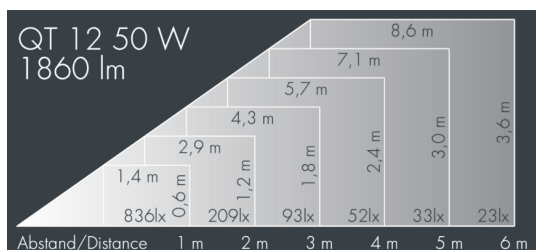

Halogen floodlight

8 539 095 009

Customized solutions and modifications are possible: Special RAL, DB or NCS colours as polyester powder coat, luminaires in 2700 K and other colour temperatures and versions for high ambient temperature.

Specification text

unpainted, Colour: unpainted, all exterior parts are stainless steel, stainless steel release fastener, stainless steel mounting bracket: 2 holes $\varnothing$ 9 mm, spacing 70 mm, 1 centre hole $\varnothing$ 10.5 mm, tilt range: 100°, cable gland: PG13,5, connecting terminal: 3 pole, axially symmetrical aluminum reflector, Beam angle (FWHM): 38°, luminous flux: 1860 lm, wattage: 100 W, delivered lumens 19 lm/W, protection type IP65, protection class III, impact resistance IK07, dimensions (LxHxW): 210 x 110 x 245 mm, weight 1.47 kg

The modular luminaire design makes the replacement of components possible. The product meets the demands of the applicable EU guidelines and product safety regulations and bears the CE mark.

IP65 IK07

Specification

Wattage	100 W	Beam angle (FWHM)	38°
Delivered lumens	19 lm/W	Housing colour	unpainted
Control gear	on / off	Protection type	IP65
		Protection class	III
		Impact resistance	IK07
		Dimensions	210 x 110 x 245 mm
		Weight	1,47 kg