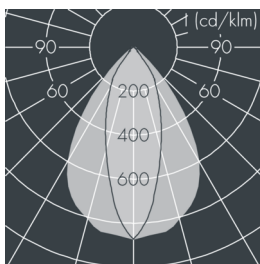

Halogen floodlight

8 539 095 009

Customized solutions and modifications are possible: Special RAL, DB or NCS colours as polyester powder coat, luminaires in 2700 K and other colour temperatures and versions for high ambient temperature.

Specification text

unpainted, Colour: unpainted, all exterior parts are stainless steel, stainless steel release fastener, stainless steel mounting bracket: 2 holes $\varnothing$ 9 mm, spacing 70 mm, 1 centre hole $\varnothing$ 10.5 mm, tilt range: 100°, cable gland: PG13,5, connecting terminal: 3 pole, axially symmetrical aluminum reflector, Beam angle (FWHM): 38°, luminous flux: 1860 lm, wattage: 100 W, delivered lumens 19 lm/W, protection type IP65, protection class III, impact resistance IK07, dimensions (LxHxW): 210 x 110 x 245 mm, weight 1.47 kg

The modular luminaire design makes the replacement of components possible. The product meets the demands of the applicable EU guidelines and product safety regulations and bears the CE mark.

IP65 IK07

Specification

Wattage	100 W	Beam angle (FWHM)	38°
Delivered lumens	19 lm/W	Housing colour	unpainted
Control gear	on / off	Protection type	IP65
		Protection class	III
		Impact resistance	IK07
		Dimensions	210 x 110 x 245 mm
		Weight	1,47 kg