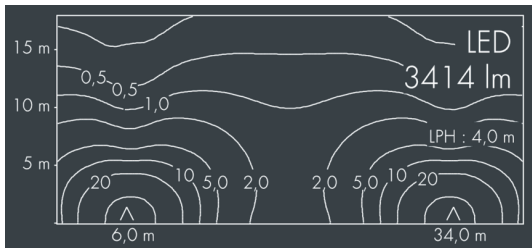

## Fluxa Mini G

8 290 145 259

36 W, 3414 lm, 4000 K neutral white, 1-10V,  
wide beam 61° / 145°

Customized solutions and modifications are possible: Special RAL, DB or NCS colours as polyester powder coat, luminaires in 2700 K and other colour temperatures and versions for high ambient temperature.

## Specification text

housing made of corrosion-resistant die-cast aluminum AlSi12, polyester powder coated by high-quality and UV-stabilized coating process, Colour: black RAL 7021, all exterior parts are stainless steel, tempered safety glass, anti-reflective coating from 1 side, silicon gasket, closure with 4 stainless steel screws, adjustable bracket assembly: 4 drilled holes  $\varnothing$  6,5 mm, spacing 50 x 30 mm, tilt range: + / - 15°, cable gland: M16, connecting terminal: 5 pole, highly efficient anodized rotationally symmetrical reflector with matt finish, integral driver (1-10V), CRI > 70, max 3 SDCM, service life L90/B10 > 50.000 h, Beam angle (FWHM): 61° / 145°, luminous flux: 3414 lm, wattage: 36 W, delivered lumens 96 lm/W, protection type IP65, protection class I, impact resistance IK08, windage area 0,047 m<sup>2</sup>, dimensions (LxHxW): 250 x 89 x 185 mm, weight 2.3 kg

## Specification

Wattage	36 W	Beam angle (FWHM)	61° / 145°
Delivered lumens	96 lm/W	Housing colour	black RAL 7021
Light source	LED 4000 K	Power supply cable	$\varnothing$ 7 – 9 mm
Color Rendering Index	CRI > 70	Protection type	IP65
Colour tolerance	max 3 SDCM	Protection class	I
Lifetime ta 25° C	L90/B10 > 50.000 h	Impact resistance	IK08
Control gear	1-10V	Windage area	0,047m <sup>2</sup>
Input voltage AC	220 – 240 V	Dimensions	250 x 89 x 185 mm
Input voltage DC	195 – 250 V	Weight	2,30 kg
Voltage protection	2 kV L/N   4 kV L/PE	Max. ambient temperature ta	35°
Luminaires per B16A / C16A	50 / 85		