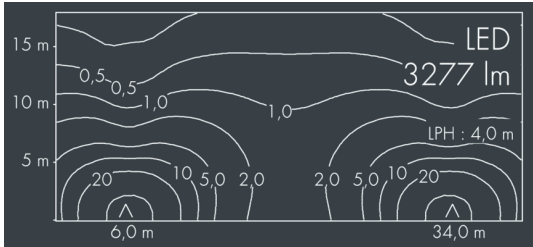

Fluxa Mini

8 290 066 059

36 W, 3277 lm, 3000 K warm white,
wide beam 61° / 145°

Customized solutions and modifications are possible: Special RAL, DB or NCS colours as polyester powder coat, luminaires in 2700 K and other colour temperatures and versions for high ambient temperature.

Specification text

housing made of corrosion-resistant die-cast aluminum AlSi12, polyester powder coated by high-quality and UV-stabilized coating process, Colour: white RAL 9002, all exterior parts are stainless steel, tempered safety glass, anti-reflective coating from 1 side, silicon gasket, closure with 4 stainless steel screws, mounting bracket powder coated aluminum with tilt scale: 4 drilled holes Ø 8.5 mm, spacing 70 mm (120 mm), 1 centre hole Ø 17 mm, tilt range: 210°, cable gland: M16, connecting terminal: 3 pole, highly efficient anodized rotationally symmetrical reflector with matt finish, integral driver (AC/DC), CRI > 70, max 3 SDCM, service life L90/B10 > 50.000 h, Beam angle (FWHM): 61° / 145°, luminous flux: 3277 lm, wattage: 36 W, delivered lumens 92 lm/W, protection type IP65, protection class I, impact resistance IK08, windage area 0,047 m², dimensions (L×H×W): 250 × 89 × 185 mm, weight 2.3 kg

Wattage	36 W	Beam angle (FWHM)	61° / 145°
Delivered lumens	92 lm/W	Housing colour	white RAL 9002
Light source	LED 3000 K	Power supply cable	Ø 7 – 9 mm
Color Rendering Index	CRI > 70	Protection type	IP65
Colour tolerance	max 3 SDCM	Protection class	I
Lifetime ta 25° C	L90/B10 > 50.000 h	Impact resistance	IK08
Control gear	on / off	Windage area	0,047m ²
Input voltage AC	220 – 240 V	Dimensions	250 × 89 × 185 mm
Input voltage DC	195 – 250 V	Weight	2,30 kg
Voltage protection	2 kV L/N 4 kV L/PE	Max. ambient temperature ta	35°
Luminaires per B16A / C16A	50 / 85		