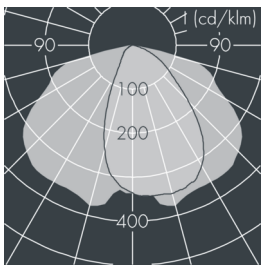

Fluxa Mini

8 290 066 059

36 W, 3277 lm, 3000 K warm white,
wide beam 61° / 145°

Customized solutions and modifications are possible: Special RAL, DB or NCS colours as polyester powder coat, luminaires in 2700 K and other colour temperatures and versions for high ambient temperature.

Specification text

housing made of corrosion-resistant die-cast aluminum AlSi12, polyester powder coated by high-quality and UV-stabilized coating process, Colour: white RAL 9002, all exterior parts are stainless steel, tempered safety glass, anti-reflective coating from 1 side, silicon gasket, closure with 4 stainless steel screws, mounting bracket powder coated aluminum with tilt scale: 4 drilled holes Ø 8.5 mm, spacing 70 mm (120 mm), 1 centre hole Ø 17 mm, tilt range: 210°, cable gland: M16, connecting terminal: 3 pole, highly efficient anodized rotationally symmetrical reflector with matt finish, integral driver (AC/DC), CRI > 70, max 3 SDCM, service life L90/B10 > 50.000 h, Beam angle (FWHM): 61° / 145°, luminous flux: 3277 lm, wattage: 36 W, delivered lumens 92 lm/W, protection type IP65, protection class I, impact resistance IK08, windage area 0,047 m², dimensions (L×H×W): 250 × 89 × 185 mm, weight 2.3 kg

Wattage	36 W	Beam angle (FWHM)	61° / 145°
Delivered lumens	92 lm/W	Housing colour	white RAL 9002
Light source	LED 3000 K	Power supply cable	Ø 7 – 9 mm
Color Rendering Index	CRI > 70	Protection type	IP65
Colour tolerance	max 3 SDCM	Protection class	I
Lifetime ta 25° C	L90/B10 > 50.000 h	Impact resistance	IK08
Control gear	on / off	Windage area	0,047m ²
Input voltage AC	220 – 240 V	Dimensions	250 × 89 × 185 mm
Input voltage DC	195 – 250 V	Weight	2,30 kg
Voltage protection	2 kV L/N 4 kV L/PE	Max. ambient temperature ta	35°
Luminaires per B16A / C16A	50 / 85		