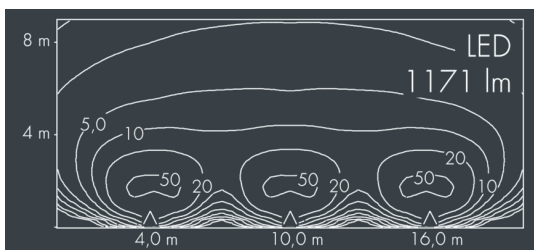

## Ecovision Mini

8 706 166 209

6 × 2,5 W, 1175 lm, 3000 K warm white, 1-10V,  
wall washer 15° / 103°

Customized solutions and modifications are possible: Special RAL, DB or NCS colours as polyester powder coat, luminaires in 2700 K and other colour temperatures and versions for high ambient temperature.

## Specification text

housing made corrosion-resistant die-cast aluminum ALSi12, polyester powder coated by high-quality and UV-stabilized coating process, Colour: white RAL 9002, all exterior parts are stainless steel, UV stabilised, impact-resistant polycarbonate cover, silicon gasket, with 4 stainless steel screws, wall arm: 2 drilled holes Ø 6,5 mm, spacing 282 mm, tilt range: 310°, cable gland: PG11, connecting terminal: 5 pole, highly efficient optics made of transparent thermoplastic for precise lighting tasks, integral driver (1-10V), CRI > 80, max 2 SDCM, service life L90/B10 > 50.000 h, Beam angle (FWHM): 15° / 103°, luminous flux: 1175 lm, wattage: 15 W, delivered lumens 78 lm/W, protection type IP65, protection class I, impact resistance IK10, windage area 0,04 m², dimensions (L×H×W): 328 × 47 × 135 mm, weight 3.1 kg

## Specification

Wattage	15 W	Beam angle (FWHM)	15° / 103°
Delivered lumens	78 lm/W	Housing colour	white RAL 9002
Light source	LED 3000 K	Power supply cable	Ø 7 – 9 mm
Color Rendering Index	CRI > 80	Protection type	IP65
Colour tolerance	max 2 SDCM	Protection class	I
Lifetime ta 25° C	L90/B10 > 50.000 h	Impact resistance	IK10
Control gear	1-10V	Windage area	0,04m²
		Dimensions	328 × 47 × 135 mm
		Weight	3,10 kg
		Max. ambient temperature ta	35°