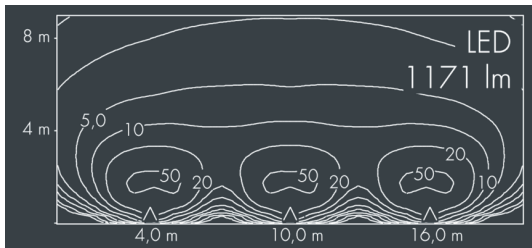

Ecovision Mini

8 706 156 209

6 × 2,5 W, 1175 lm, 3000 K warm white, 1-10V,
wall washer 15° / 103°

Customized solutions and modifications are possible: Special RAL, DB or NCS colours as polyester powder coat, luminaires in 2700 K and other colour temperatures and versions for high ambient temperature.

Specification text

housing made corrosion-resistant die-cast aluminum AlSi12, polyester powder coated by high-quality and UV-stabilized coating process, Colour: silver grey, all exterior parts are stainless steel, UV stabilised, impact-resistant polycarbonate cover, silicon gasket, with 4 stainless steel screws, wall arm: 2 drilled holes Ø 6,5 mm, spacing 282 mm, tilt range: 310°, cable gland: PG11, connecting terminal: 5 pole, highly efficient optics made of transparent thermoplastic for precise lighting tasks, integral driver (1-10V), CRI > 80, max 2 SDCM, service life L90/B10 > 50.000 h, Beam angle (FWHM): 15° / 103°, luminous flux: 1175 lm, wattage: 15 W, delivered lumens 78 lm/W, protection type IP65, protection class I, impact resistance IK10, windage area 0,04 m², dimensions (L×H×W): 328 × 47 × 135 mm, weight 3.1 kg

Specification

Wattage	15 W	Beam angle (FWHM)	15° / 103°
Delivered lumens	78 lm/W	Housing colour	silver grey
Light source	LED 3000 K	Power supply cable	Ø 7 – 9 mm
Color Rendering Index	CRI > 80	Protection type	IP65
Colour tolerance	max 2 SDCM	Protection class	I
Lifetime ta 25° C	L90/B10 > 50.000 h	Impact resistance	IK10
Control gear	1-10V	Windage area	0,04m²
		Dimensions	328 × 47 × 135 mm
		Weight	3,10 kg
		Max. ambient temperature ta	35°