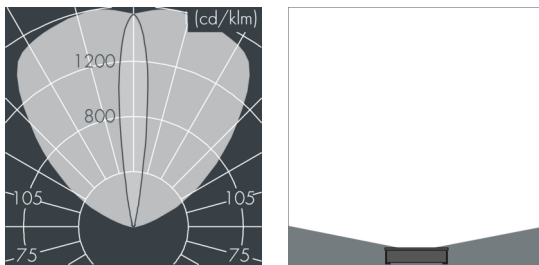

Ecovision Mini

8 706 156 209

6 × 2,5 W, 1175 lm, 3000 K warm white, 1-10V,
wall washer 15° / 103°

Customized solutions and modifications are possible: Special RAL, DB or NCS colours as polyester powder coat, luminaires in 2700 K and other colour temperatures and versions for high ambient temperature.

Specification text

housing made corrosion-resistant die-cast aluminum AlSi12, polyester powder coated by high-quality and UV-stabilized coating process, Colour: silver grey, all exterior parts are stainless steel, UV stabilised, impact-resistant polycarbonate cover, silicon gasket, with 4 stainless steel screws, wall arm: 2 drilled holes Ø 6,5 mm, spacing 282 mm, tilt range: 310°, cable gland: PG11, connecting terminal: 5 pole, highly efficient optics made of transparent thermoplastic for precise lighting tasks, integral driver (1-10V), CRI > 80, max 2 SDCM, service life L90/B10 > 50.000 h, Beam angle (FWHM): 15° / 103°, luminous flux: 1175 lm, wattage: 15 W, delivered lumens 78 lm/W, protection type IP65, protection class I, impact resistance IK10, windage area 0,04 m², dimensions (L×H×W): 328 × 47 × 135 mm, weight 3.1 kg

Specification

Wattage	15 W	Beam angle (FWHM)	15° / 103°
Delivered lumens	78 lm/W	Housing colour	silver grey
Light source	LED 3000 K	Power supply cable	Ø 7 – 9 mm
Color Rendering Index	CRI > 80	Protection type	IP65
Colour tolerance	max 2 SDCM	Protection class	I
Lifetime ta 25° C	L90/B10 > 50.000 h	Impact resistance	IK10
Control gear	1-10V	Windage area	0,04m²
		Dimensions	328 × 47 × 135 mm
		Weight	3,10 kg
		Max. ambient temperature ta	35°