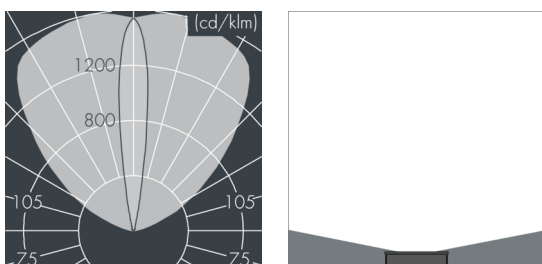

Ecovision Mini

8 706 156 109

6 × 2,5 W, 1175 lm, 3000 K warm white, DALI, wall washer 15° / 103°

Customized solutions and modifications are possible: Special RAL, DB or NCS colours as polyester powder coat, luminaires in 2700 K and other colour temperatures and versions for high ambient temperature.

Specification text

housing made corrosion-resistant die-cast aluminum AlSi12, polyester powder coated by high-quality and UV-stabilized coating process, Colour: silver grey, all exterior parts are stainless steel, UV stabilised, impact-resistant polycarbonate cover, silicon gasket, with 4 stainless steel screws, wall arm: 2 drilled holes Ø 6,5 mm, spacing 282 mm, tilt range: 310°, cable gland: PG11, connecting terminal: 5 pole, highly efficient optics made of transparent thermoplastic for precise lighting tasks, integral driver (DALI), CRI > 80, max 2 SDCM, service life L90/B10 > 50.000 h, Beam angle (FWHM): 15° / 103°, luminous flux: 1175 lm, wattage: 15 W, delivered lumens 78 lm/W, protection type IP65, protection class I, impact resistance IK10, windage area 0,04 m², dimensions (L×H×W): 328 × 47 × 135 mm, weight 3.1 kg

Specification

Wattage	15 W	Beam angle (FWHM)	15° / 103°
Delivered lumens	78 lm/W	Housing colour	silver grey
Light source	LED 3000 K	Power supply cable	Ø 7 – 9 mm
Color Rendering Index	CRI > 80	Protection type	IP65
Colour tolerance	max 2 SDCM	Protection class	I
Lifetime ta 25° C	L90/B10 > 50.000 h	Impact resistance	IK10
Control gear	DALI	Windage area	0,04m²
Input voltage AC	220 – 240 V	Dimensions	328 × 47 × 135 mm
Input voltage DC	220 – 240 V	Weight	3,10 kg
Voltage protection	3 kV L/N 4 kV L/PE	Max. ambient temperature ta	35°
Luminaires per B16A / C16A	50 / 85		