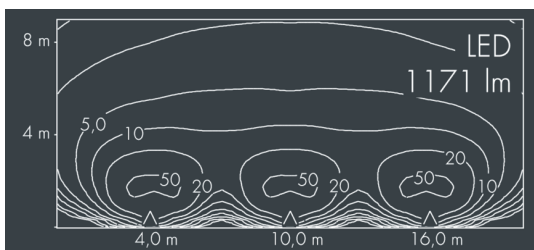

Ecovision Mini

8 706 156 109

6 × 2,5 W, 1175 lm, 3000 K warm white, DALI, wall washer 15° / 103°

Customized solutions and modifications are possible: Special RAL, DB or NCS colours as polyester powder coat, luminaires in 2700 K and other colour temperatures and versions for high ambient temperature.

Specification text

housing made corrosion-resistant die-cast aluminum AlSi12, polyester powder coated by high-quality and UV-stabilized coating process, Colour: silver grey, all exterior parts are stainless steel, UV stabilised, impact-resistant polycarbonate cover, silicon gasket, with 4 stainless steel screws, wall arm: 2 drilled holes Ø 6,5 mm, spacing 282 mm, tilt range: 310°, cable gland: PG11, connecting terminal: 5 pole, highly efficient optics made of transparent thermoplastic for precise lighting tasks, integral driver (DALI), CRI > 80, max 2 SDCM, service life L90/B10 > 50.000 h, Beam angle (FWHM): 15° / 103°, luminous flux: 1175 lm, wattage: 15 W, delivered lumens 78 lm/W, protection type IP65, protection class I, impact resistance IK10, windage area 0,04 m², dimensions (L×H×W): 328 × 47 × 135 mm, weight 3.1 kg

Specification

Wattage	15 W	Beam angle (FWHM)	15° / 103°
Delivered lumens	78 lm/W	Housing colour	silver grey
Light source	LED 3000 K	Power supply cable	Ø 7 – 9 mm
Color Rendering Index	CRI > 80	Protection type	IP65
Colour tolerance	max 2 SDCM	Protection class	I
Lifetime ta 25° C	L90/B10 > 50.000 h	Impact resistance	IK10
Control gear	DALI	Windage area	0,04m²
Input voltage AC	220 – 240 V	Dimensions	328 × 47 × 135 mm
Input voltage DC	220 – 240 V	Weight	3,10 kg
Voltage protection	3 kV L/N 4 kV L/PE	Max. ambient temperature ta	35°
Luminaires per B16A / C16A	50 / 85		