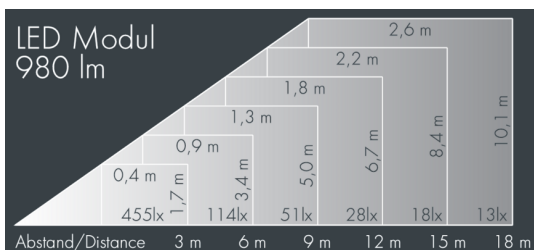

Ecospot

8 981 056 539

15 W, 980 lm, 3000 K warm white,
linear horizontal $9^\circ / 32^\circ$

Customized solutions and modifications are possible: Special RAL, DB or NCS colours as polyester powder coat, luminaires in 2700 K and other colour temperatures and versions for high ambient temperature.

Specification text

housing made of die-cast aluminum ALSi12, polyester powder coated by high-quality and UV-stabilized coating process, Colour: silver grey, all exterior parts are stainless steel, tempered high efficiency safety glass, anti-reflective coating from 1 side, silicon gasket, with 3 stainless steel screws, powder coated aluminum mounting bracket with tilt scale: 2 drilled holes $\varnothing 7$ mm, spacing 30 mm, 1 centre hole $\varnothing 8.5$ mm, tilt range: 140° , cable gland: M20, connecting terminal: 3 pole, highly efficient anodized rotationally symmetrical reflector with matt finish, integral driver (AC/DC), 80, max 2 SDCM, service life L80/B10 > 50.000 h, Beam angle (FWHM): $9^\circ / 32^\circ$, luminous flux: 980 lm, wattage: 15 W, delivered lumens 65 lm/W, protection type IP65, protection class I, impact resistance IK08, windage area 0,01 m², dimensions: $\varnothing 95$ mm, width 165 mm, weight 1.4 kg

Wattage	15 W	Beam angle (FWHM)	$9^\circ / 32^\circ$
Delivered lumens	65 lm/W	Housing colour	silver grey
Light source	LED 3000 K	Power supply cable	$\varnothing 6 - 13$ mm
Color Rendering Index	80	Protection type	IP65
Colour tolerance	max 2 SDCM	Protection class	I
Lifetime ta 25° C	L80/B10 > 50.000 h	Impact resistance	IK08
Control gear	on / off	Windage area	0,01m ²
Input voltage AC	220 – 240 V	Dimensions	$\varnothing 95$ mm, width 165 mm
Input voltage DC	190 – 245 V	Weight	1,40 kg
Voltage protection	2 kV L/N 4 kV L/PE	Max. ambient temperature ta	50°