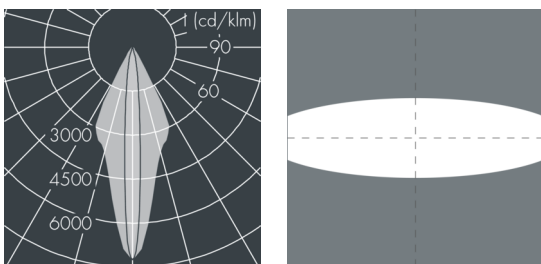

Ecospot

8 981 056 539

15 W, 980 lm, 3000 K warm white,
linear horizontal $9^\circ / 32^\circ$

Customized solutions and modifications are possible: Special RAL, DB or NCS colours as polyester powder coat, luminaires in 2700 K and other colour temperatures and versions for high ambient temperature.

Specification text

housing made of die-cast aluminum ALSi12, polyester powder coated by high-quality and UV-stabilized coating process, Colour: silver grey, all exterior parts are stainless steel, tempered high efficiency safety glass, anti-reflective coating from 1 side, silicon gasket, with 3 stainless steel screws, powder coated aluminum mounting bracket with tilt scale: 2 drilled holes $\varnothing 7$ mm, spacing 30 mm, 1 centre hole $\varnothing 8.5$ mm, tilt range: 140° , cable gland: M20, connecting terminal: 3 pole, highly efficient anodized rotationally symmetrical reflector with matt finish, integral driver (AC/DC), 80, max 2 SDCM, service life L80/B10 > 50.000 h, Beam angle (FWHM): $9^\circ / 32^\circ$, luminous flux: 980 lm, wattage: 15 W, delivered lumens 65 lm/W, protection type IP65, protection class I, impact resistance IK08, windage area 0,01 m², dimensions: $\varnothing 95$ mm, width 165 mm, weight 1.4 kg

Wattage	15 W	Beam angle (FWHM)	$9^\circ / 32^\circ$
Delivered lumens	65 lm/W	Housing colour	silver grey
Light source	LED 3000 K	Power supply cable	$\varnothing 6 - 13$ mm
Color Rendering Index	80	Protection type	IP65
Colour tolerance	max 2 SDCM	Protection class	I
Lifetime ta 25° C	L80/B10 > 50.000 h	Impact resistance	IK08
Control gear	on / off	Windage area	0,01m ²
Input voltage AC	220 – 240 V	Dimensions	$\varnothing 95$ mm, width 165 mm
Input voltage DC	190 – 245 V	Weight	1,40 kg
Voltage protection	2 kV L/N 4 kV L/PE	Max. ambient temperature ta	50°