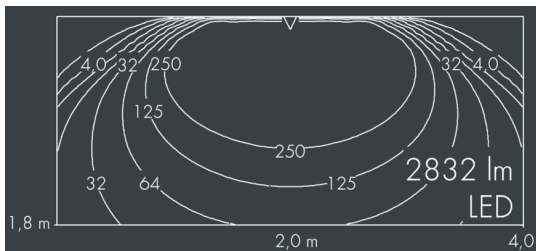

Ecoline modular system luminaire, right

8 799 365 209

15 × 2,5 W, 2832 lm, 4000 K neutral white, 1-10V, wall washer 12° / 108°

L1 = 1542 mm

Customized solutions and modifications are possible: Special RAL, DB or NCS colours as polyester powder coat, luminaires in 2700 K and other colour temperatures and versions for high ambient temperature.

Specification text

housing made of extruded aluminum and corrosion-resistant die-cast aluminum AlSi12, polyester powder coated by high-quality and UV-stabilized coating process, Colour: white RAL 9002, all exterior parts are stainless steel, UV stabilised, impact-resistant polycarbonate cover with partial frosting for uniform light diffraction, silicon gasket, closure with 2 stainless steel screws, with stainless steel coupling on left side, tilt range: 220°, cable gland: M20, connecting terminal: 5 pole, highly efficient optics made of transparent thermoplastic for precise lighting tasks, CRI > 80, max 2 SDCM, service life L90/B10 > 50.000 h, Beam angle (FWHM): 12° / 108°, luminous flux: 2832 lm, wattage: 38 W, delivered lumens 76 lm/W, protection type IP65, protection class I, impact resistance IK10, windage area 0,09 m², dimensions (L×H×W): 1542 × 58 × 54 mm, weight 4 kg

Specification

Wattage	38 W	Beam angle (FWHM)	12° / 108°
Delivered lumens	76 lm/W	Housing colour	white RAL 9002
Light source	LED 4000 K	Power supply cable	Ø 6 – 10 mm
Color Rendering Index	CRI > 80	Protection type	IP65
Colour tolerance	max 2 SDCM	Protection class	I
Lifetime ta 25° C	L90/B10 > 50.000 h	Impact resistance	IK10
Control gear	1-10V	Windage area	0,09m ²
Input voltage AC	110 – 240 V	Dimensions	1542 × 58 × 54 mm
Input voltage DC	195 – 255 V	Weight	4,00 kg
Voltage protection	2 kV L/N 4 kV L/PE	Max. ambient temperature ta	40°
Luminaires per B16A / C16A	25 / 42		