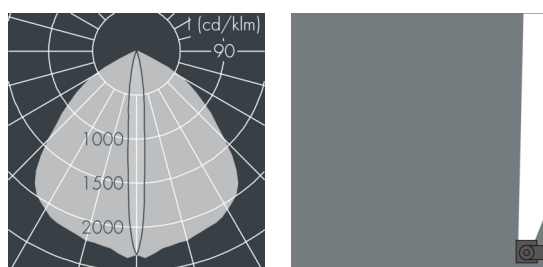

Ecoline modular system luminaire, right

8 799 356 209

15 × 2,5 W, 2647 lm, 3000 K warm white, 1-10V, wall washer 12° / 108°

L1 = 1542 mm

Customized solutions and modifications are possible: Special RAL, DB or NCS colours as polyester powder coat, luminaires in 2700 K and other colour temperatures and versions for high ambient temperature.

Specification text

housing made of extruded aluminum and corrosion-resistant die-cast aluminum AlSi12, polyester powder coated by high-quality and UV-stabilized coating process, Colour: silver grey, all exterior parts are stainless steel, UV stabilised, impact-resistant polycarbonate cover with partial frosting for uniform light diffraction, silicon gasket, closure with 2 stainless steel screws, with stainless steel coupling on left side, tilt range: 220°, cable gland: M20, connecting terminal: 5 pole, highly efficient optics made of transparent thermoplastic for precise lighting tasks, CRI > 80, max 2 SDCM, service life L90/B10 > 50.000 h, Beam angle (FWHM): 12° / 108°, luminous flux: 2647 lm, wattage: 38 W, delivered lumens 71 lm/W, protection type IP65, protection class I, impact resistance IK10, windage area 0,09 m², dimensions (L×H×W): 1542 × 58 × 54 mm, weight 4 kg

Specification

Wattage	38 W	Beam angle (FWHM)	12° / 108°
Delivered lumens	71 lm/W	Housing colour	silver grey
Light source	LED 3000 K	Power supply cable	Ø 6 – 10 mm
Color Rendering Index	CRI > 80	Protection type	IP65
Colour tolerance	max 2 SDCM	Protection class	I
Lifetime ta 25° C	L90/B10 > 50.000 h	Impact resistance	IK10
Control gear	1-10V	Windage area	0,09m ²
Input voltage AC	110 – 240 V	Dimensions	1542 × 58 × 54 mm
Input voltage DC	195 – 255 V	Weight	4,00 kg
Voltage protection	2 kV L/N 4 kV L/PE	Max. ambient temperature ta	40°
Luminaires per B16A / C16A	25 / 42		