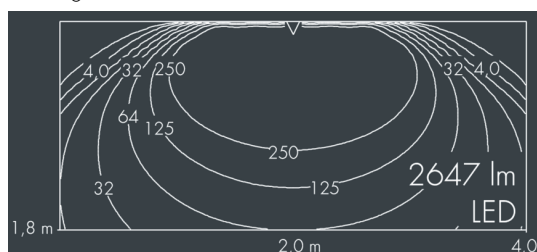

Ecoline modular system luminaire, right

8 799 356 209

15 × 2,5 W, 2647 lm, 3000 K warm white, 1-10V, wall washer 12° / 108°

L1 = 1542 mm

Customized solutions and modifications are possible: Special RAL, DB or NCS colours as polyester powder coat, luminaires in 2700 K and other colour temperatures and versions for high ambient temperature.

Specification text

housing made of extruded aluminum and corrosion-resistant die-cast aluminum AlSi12, polyester powder coated by high-quality and UV-stabilized coating process, Colour: silver grey, all exterior parts are stainless steel, UV stabilised, impact-resistant polycarbonate cover with partial frosting for uniform light diffraction, silicon gasket, closure with 2 stainless steel screws, with stainless steel coupling on left side, tilt range: 220°, cable gland: M20, connecting terminal: 5 pole, highly efficient optics made of transparent thermoplastic for precise lighting tasks, CRI > 80, max 2 SDCM, service life L90/B10 > 50.000 h, Beam angle (FWHM): 12° / 108°, luminous flux: 2647 lm, wattage: 38 W, delivered lumens 71 lm/W, protection type IP65, protection class I, impact resistance IK10, windage area 0,09 m², dimensions (L×H×W): 1542 × 58 × 54 mm, weight 4 kg

Specification

Wattage	38 W	Beam angle (FWHM)	12° / 108°
Delivered lumens	71 lm/W	Housing colour	silver grey
Light source	LED 3000 K	Power supply cable	Ø 6 – 10 mm
Color Rendering Index	CRI > 80	Protection type	IP65
Colour tolerance	max 2 SDCM	Protection class	I
Lifetime ta 25° C	L90/B10 > 50.000 h	Impact resistance	IK10
Control gear	1-10V	Windage area	0,09m ²
Input voltage AC	110 – 240 V	Dimensions	1542 × 58 × 54 mm
Input voltage DC	195 – 255 V	Weight	4,00 kg
Voltage protection	2 kV L/N 4 kV L/PE	Max. ambient temperature ta	40°
Luminaires per B16A / C16A	25 / 42		