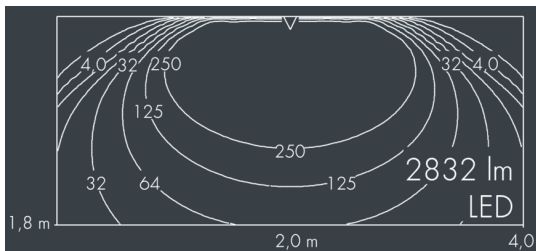

Ecoline modular system luminaire, right

8 799 355 209

15 × 2,5 W, 2832 lm, 4000 K neutral white, 1-10V, wall washer 12° / 108°

L1 = 1542 mm

Customized solutions and modifications are possible: Special RAL, DB or NCS colours as polyester powder coat, luminaires in 2700 K and other colour temperatures and versions for high ambient temperature.

Specification text

housing made of extruded aluminum and corrosion-resistant die-cast aluminum AlSi12, polyester powder coated by high-quality and UV-stabilized coating process, Colour: silver grey, all exterior parts are stainless steel, UV stabilised, impact-resistant polycarbonate cover with partial frosting for uniform light diffraction, silicon gasket, closure with 2 stainless steel screws, with stainless steel coupling on left side, tilt range: 220°, cable gland: M20, connecting terminal: 5 pole, highly efficient optics made of transparent thermoplastic for precise lighting tasks, CRI > 80, max 2 SDCM, service life L90/B10 > 50.000 h, Beam angle (FWHM): 12° / 108°, luminous flux: 2832 lm, wattage: 38 W, delivered lumens 76 lm/W, protection type IP65, protection class I, impact resistance IK10, windage area 0,09 m², dimensions (L×H×W): 1542 × 58 × 54 mm, weight 4 kg

Specification

Wattage	38 W	Beam angle (FWHM)	12° / 108°
Delivered lumens	76 lm/W	Housing colour	silver grey
Light source	LED 4000 K	Power supply cable	Ø 6 – 10 mm
Color Rendering Index	CRI > 80	Protection type	IP65
Colour tolerance	max 2 SDCM	Protection class	I
Lifetime ta 25° C	L90/B10 > 50.000 h	Impact resistance	IK10
Control gear	1-10V	Windage area	0,09m ²
Input voltage AC	110 – 240 V	Dimensions	1542 × 58 × 54 mm
Input voltage DC	195 – 255 V	Weight	4,00 kg
Voltage protection	2 kV L/N 4 kV L/PE	Max. ambient temperature ta	40°
Luminaires per B16A / C16A	25 / 42		