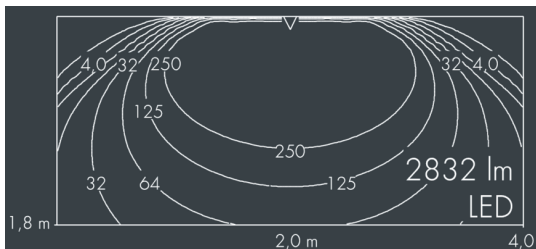

Ecoline modular system luminaire, right

8 799 345 209

15 × 2,5 W, 2832 lm, 4000 K neutral white, 1-10V, wall washer 12° / 108°

L1 = 1542 mm

Customized solutions and modifications are possible: Special RAL, DB or NCS colours as polyester powder coat, luminaires in 2700 K and other colour temperatures and versions for high ambient temperature.

Specification text

housing made of extruded aluminum and corrosion-resistant die-cast aluminum AlSi12, polyester powder coated by high-quality and UV-stabilized coating process, Colour: black RAL 7021, all exterior parts are stainless steel, UV stabilised, impact-resistant polycarbonate cover with partial frosting for uniform light diffraction, silicon gasket, closure with 2 stainless steel screws, with stainless steel coupling on left side, tilt range: 220°, cable gland: M20, connecting terminal: 5 pole, highly efficient optics made of transparent thermoplastic for precise lighting tasks, CRI > 80, max 2 SDCM, service life L90/B10 > 50.000 h, Beam angle (FWHM): 12° / 108°, luminous flux: 2832 lm, wattage: 38 W, delivered lumens 76 lm/W, protection type IP65, protection class I, impact resistance IK10, windage area 0,09 m², dimensions (L×H×W): 1542 × 58 × 54 mm, weight 4 kg

Specification

Wattage	38 W	Beam angle (FWHM)	12° / 108°
Delivered lumens	76 lm/W	Housing colour	black RAL 7021
Light source	LED 4000 K	Power supply cable	Ø 6 – 10 mm
Color Rendering Index	CRI > 80	Protection type	IP65
Colour tolerance	max 2 SDCM	Protection class	I
Lifetime ta 25° C	L90/B10 > 50.000 h	Impact resistance	IK10
Control gear	1-10V	Windage area	0,09m ²
Input voltage AC	110 – 240 V	Dimensions	1542 × 58 × 54 mm
Input voltage DC	195 – 255 V	Weight	4,00 kg
Voltage protection	2 kV L/N 4 kV L/PE	Max. ambient temperature ta	40°
Luminaires per B16A / C16A	25 / 42		