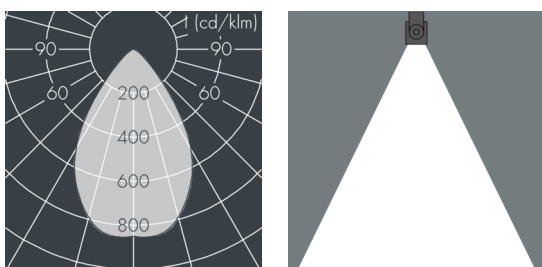

## Ecoline modular system luminaire, right

8 799 256 059

12 × 2,5 W, 2164 lm, 3000 K warm white, wide beam 67°

L1 = 1242 mm

Customized solutions and modifications are possible: Special RAL, DB or NCS colours as polyester powder coat, luminaires in 2700 K and other colour temperatures and versions for high ambient temperature.

## Specification text

housing made of extruded aluminum and corrosion-resistant die-cast aluminum AlSi12, polyester powder coated by high-quality and UV-stabilized coating process, Colour: silver grey, all exterior parts are stainless steel, UV stabilised, impact-resistant polycarbonate cover with partial frosting for uniform light diffraction, silicon gasket, closure with 2 stainless steel screws, with stainless steel coupling on left side, tilt range: 220°, cable gland: M20, connecting terminal: 3 pole, highly efficient optics made of transparent thermoplastic for precise lighting tasks, CRI > 80, max 2 SDCM, service life L90/B10 > 50.000 h, Beam angle (FWHM): 67°, luminous flux: 2164 lm, wattage: 30 W, delivered lumens 72 lm/W, protection type IP65, protection class I, impact resistance IK10, windage area 0,07 m<sup>2</sup>, dimensions (L×H×W): 1242 × 57 × 54 mm, weight 3.4 kg

## Specification

Wattage	30 W	Beam angle (FWHM)	67°
Delivered lumens	72 lm/W	Housing colour	silver grey
Light source	LED 3000 K	Power supply cable	Ø 6 – 10 mm
Color Rendering Index	CRI > 80	Protection type	IP65
Colour tolerance	max 2 SDCM	Protection class	I
Lifetime ta 25° C	L90/B10 > 50.000 h	Impact resistance	IK10
Control gear	on / off	Windage area	0,07m <sup>2</sup>
Input voltage AC	110 – 240 V	Dimensions	1242 × 57 × 54 mm
Input voltage DC	195 – 255 V	Weight	3,40 kg
Voltage protection	2 kV L/N   4 kV L/PE	Max. ambient temperature ta	40°
Luminaires per B16A / C16A	50 / 85		