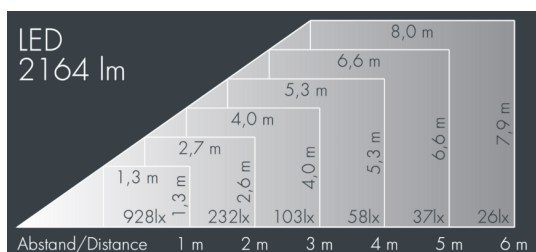

## Ecoline modular system luminaire, right

8 799 256 059

12 × 2,5 W, 2164 lm, 3000 K warm white, wide beam 67°

L1 = 1242 mm

Customized solutions and modifications are possible: Special RAL, DB or NCS colours as polyester powder coat, luminaires in 2700 K and other colour temperatures and versions for high ambient temperature.

## Specification text

housing made of extruded aluminum and corrosion-resistant die-cast aluminum AlSi12, polyester powder coated by high-quality and UV-stabilized coating process, Colour: silver grey, all exterior parts are stainless steel, UV stabilised, impact-resistant polycarbonate cover with partial frosting for uniform light diffraction, silicon gasket, closure with 2 stainless steel screws, with stainless steel coupling on left side, tilt range: 220°, cable gland: M20, connecting terminal: 3 pole, highly efficient optics made of transparent thermoplastic for precise lighting tasks, CRI > 80, max 2 SDCM, service life L90/B10 > 50.000 h, Beam angle (FWHM): 67°, luminous flux: 2164 lm, wattage: 30 W, delivered lumens 72 lm/W, protection type IP65, protection class I, impact resistance IK10, windage area 0,07 m<sup>2</sup>, dimensions (L×H×W): 1242 × 57 × 54 mm, weight 3.4 kg

## Specification

Wattage	30 W	Beam angle (FWHM)	67°
Delivered lumens	72 lm/W	Housing colour	silver grey
Light source	LED 3000 K	Power supply cable	Ø 6 – 10 mm
Color Rendering Index	CRI > 80	Protection type	IP65
Colour tolerance	max 2 SDCM	Protection class	I
Lifetime ta 25° C	L90/B10 > 50.000 h	Impact resistance	IK10
Control gear	on / off	Windage area	0,07m <sup>2</sup>
Input voltage AC	110 – 240 V	Dimensions	1242 × 57 × 54 mm
Input voltage DC	195 – 255 V	Weight	3,40 kg
Voltage protection	2 kV L/N   4 kV L/PE	Max. ambient temperature ta	40°
Luminaires per B16A / C16A	50 / 85		