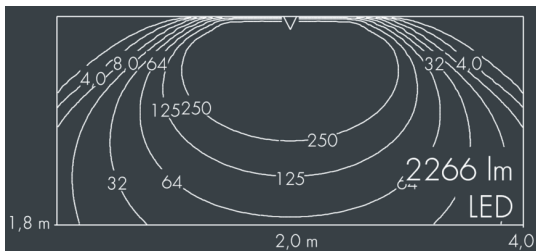

Ecoline modular system luminaire, right

8 799 255 209

12 × 2,5 W, 2266 lm, 4000 K neutral white, 1-10V, wall washer 12° / 108°

L1 = 1242 mm

Customized solutions and modifications are possible: Special RAL, DB or NCS colours as polyester powder coat, luminaires in 2700 K and other colour temperatures and versions for high ambient temperature.

Specification text

housing made of extruded aluminum and corrosion-resistant die-cast aluminum AlSi12, polyester powder coated by high-quality and UV-stabilized coating process, Colour: silver grey, all exterior parts are stainless steel, UV stabilised, impact-resistant polycarbonate cover with partial frosting for uniform light diffraction, silicon gasket, closure with 2 stainless steel screws, with stainless steel coupling on left side, tilt range: 220°, cable gland: M20, connecting terminal: 5 pole, highly efficient optics made of transparent thermoplastic for precise lighting tasks, CRI > 80, max 2 SDCM, service life L90/B10 > 50.000 h, Beam angle (FWHM): 12° / 108°, luminous flux: 2266 lm, wattage: 30 W, delivered lumens 76 lm/W, protection type IP65, protection class I, impact resistance IK10, windage area 0,07 m², dimensions (L×H×W): 1242 × 58 × 54 mm, weight 3.4 kg

Specification

Wattage	30 W	Beam angle (FWHM)	12° / 108°
Delivered lumens	76 lm/W	Housing colour	silver grey
Light source	LED 4000 K	Power supply cable	Ø 6 – 10 mm
Color Rendering Index	CRI > 80	Protection type	IP65
Colour tolerance	max 2 SDCM	Protection class	I
Lifetime ta 25° C	L90/B10 > 50.000 h	Impact resistance	IK10
Control gear	1-10V	Windage area	0,07m ²
Input voltage AC	110 – 240 V	Dimensions	1242 × 58 × 54 mm
Input voltage DC	195 – 240 V	Weight	3,40 kg
Voltage protection	2 kV L/N 4 kV L/PE	Max. ambient temperature ta	40°
Luminaires per B16A / C16A	50 / 85		