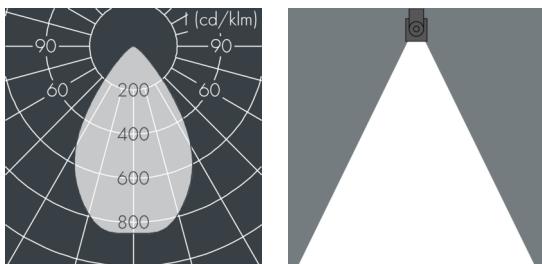

## Ecoline modular system luminaire, right

8 799 156 259

9 × 2,5 W, 1623 lm, 3000 K warm white, 1-10V, wide beam 67°

L1 = 942 mm

Customized solutions and modifications are possible: Special RAL, DB or NCS colours as polyester powder coat, luminaires in 2700 K and other colour temperatures and versions for high ambient temperature.

## Specification text

housing made of extruded aluminum and corrosion-resistant die-cast aluminum AlSi12, polyester powder coated by high-quality and UV-stabilized coating process, Colour: silver grey, all exterior parts are stainless steel, UV stabilised, impact-resistant polycarbonate cover with partial frosting for uniform light diffraction, silicon gasket, closure with 2 stainless steel screws, with stainless steel coupling on left side, tilt range: 220°, cable gland: M20, connecting terminal: 5 pole, highly efficient optics made of transparent thermoplastic for precise lighting tasks, CRI > 80, max 2 SDCM, service life L90/B10 > 50.000 h, Beam angle (FWHM): 67°, luminous flux: 1623 lm, wattage: 23 W, delivered lumens 72 lm/W, protection type IP65, protection class I, impact resistance IK10, windage area 0,05 m<sup>2</sup>, dimensions (L×H×W): 942 × 57 × 54 mm, weight 2.9 kg

## Specification

Wattage	23 W	Beam angle (FWHM)	67°
Delivered lumens	72 lm/W	Housing colour	silver grey
Light source	LED 3000 K	Power supply cable	Ø 6 – 10 mm
Color Rendering Index	CRI > 80	Protection type	IP65
Colour tolerance	max 2 SDCM	Protection class	I
Lifetime ta 25° C	L90/B10 > 50.000 h	Impact resistance	IK10
Control gear	1-10V	Windage area	0,05m <sup>2</sup>
Input voltage AC	110 – 240 V	Dimensions	942 × 57 × 54 mm
Input voltage DC	195-	Weight	2,90 kg
Voltage protection	2 kV L/N   4 kV L/PE	Max. ambient temperature ta	40°
Luminaires per B16A / C16A	50 / 85		