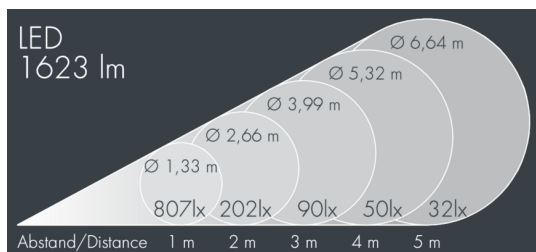

## Ecoline modular system luminaire, right

8 799 156 259

9 × 2,5 W, 1623 lm, 3000 K warm white, 1-10V, wide beam 67°

L1 = 942 mm

Customized solutions and modifications are possible: Special RAL, DB or NCS colours as polyester powder coat, luminaires in 2700 K and other colour temperatures and versions for high ambient temperature.

## Specification text

housing made of extruded aluminum and corrosion-resistant die-cast aluminum AlSi12, polyester powder coated by high-quality and UV-stabilized coating process, Colour: silver grey, all exterior parts are stainless steel, UV stabilised, impact-resistant polycarbonate cover with partial frosting for uniform light diffraction, silicon gasket, closure with 2 stainless steel screws, with stainless steel coupling on left side, tilt range: 220°, cable gland: M20, connecting terminal: 5 pole, highly efficient optics made of transparent thermoplastic for precise lighting tasks, CRI > 80, max 2 SDCM, service life L90/B10 > 50.000 h, Beam angle (FWHM): 67°, luminous flux: 1623 lm, wattage: 23 W, delivered lumens 72 lm/W, protection type IP65, protection class I, impact resistance IK10, windage area 0,05 m<sup>2</sup>, dimensions (L×H×W): 942 × 57 × 54 mm, weight 2.9 kg

## Specification

Wattage	23 W	Beam angle (FWHM)	67°
Delivered lumens	72 lm/W	Housing colour	silver grey
Light source	LED 3000 K	Power supply cable	Ø 6 – 10 mm
Color Rendering Index	CRI > 80	Protection type	IP65
Colour tolerance	max 2 SDCM	Protection class	I
Lifetime ta 25° C	L90/B10 > 50.000 h	Impact resistance	IK10
Control gear	1-10V	Windage area	0,05m <sup>2</sup>
Input voltage AC	110 – 240 V	Dimensions	942 × 57 × 54 mm
Input voltage DC	195-	Weight	2,90 kg
Voltage protection	2 kV L/N   4 kV L/PE	Max. ambient temperature ta	40°
Luminaires per B16A / C16A	50 / 85		