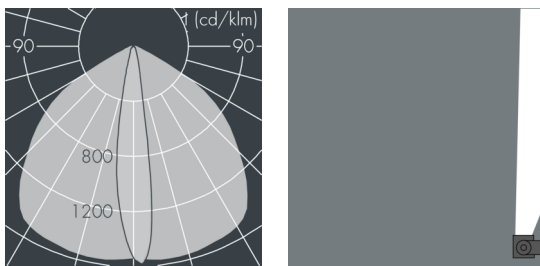

Ecoline modular system luminaire, right

8 799 066 209

6 × 2,5 W, 1059 lm, 3000 K warm white, 1-10V, wall washer 12° / 108°

L1 = 642 mm

Customized solutions and modifications are possible: Special RAL, DB or NCS colours as polyester powder coat, luminaires in 2700 K and other colour temperatures and versions for high ambient temperature.

Specification text

housing made of extruded aluminum and corrosion-resistant die-cast aluminum AlSi12, polyester powder coated by high-quality and UV-stabilized coating process, Colour: white RAL 9002, all exterior parts are stainless steel, UV stabilised, impact-resistant polycarbonate cover with partial frosting for uniform light diffraction, silicon gasket, closure with 2 stainless steel screws, with stainless steel coupling on left side, tilt range: 220°, cable gland: M20, connecting terminal: 5 pole, highly efficient optics made of transparent thermoplastic for precise lighting tasks, CRI > 80, max 2 SDCM, service life L90/B10 > 50.000 h, Beam angle (FWHM): 12° / 108°, luminous flux: 1059 lm, wattage: 15 W, delivered lumens 71 lm/W, protection type IP65, protection class I, impact resistance IK10, windage area 0,04 m², dimensions (L×H×W): 642 × 58 × 54 mm, weight 2.3 kg

 IP65 IK10

Specification

Wattage	15 W	Beam angle (FWHM)	12° / 108°
Delivered lumens	71 lm/W	Housing colour	white RAL 9002
Light source	LED 3000 K	Power supply cable	Ø 6 – 10 mm
Color Rendering Index	CRI > 80	Protection type	IP65
Colour tolerance	max 2 SDCM	Protection class	I
Lifetime ta 25° C	L90/B10 > 50.000 h	Impact resistance	IK10
Control gear	1-10V	Windage area	0,04m ²
Input voltage AC	110 – 240 V	Dimensions	642 × 58 × 54 mm
Input voltage DC	195	Weight	2,30 kg
Voltage protection	2 kV L/N 4 kV L/PE	Max. ambient temperature ta	40°
Luminaires per B16A / C16A	50 / 85		