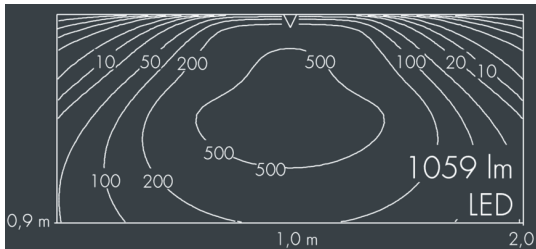

Ecoline modular system luminaire, right

8 799 066 209

6 × 2,5 W, 1059 lm, 3000 K warm white, 1-10V, wall washer 12° / 108°

L1 = 642 mm

Customized solutions and modifications are possible: Special RAL, DB or NCS colours as polyester powder coat, luminaires in 2700 K and other colour temperatures and versions for high ambient temperature.

Specification text

housing made of extruded aluminum and corrosion-resistant die-cast aluminum AlSi12, polyester powder coated by high-quality and UV-stabilized coating process, Colour: white RAL 9002, all exterior parts are stainless steel, UV stabilised, impact-resistant polycarbonate cover with partial frosting for uniform light diffraction, silicon gasket, closure with 2 stainless steel screws, with stainless steel coupling on left side, tilt range: 220°, cable gland: M20, connecting terminal: 5 pole, highly efficient optics made of transparent thermoplastic for precise lighting tasks, CRI > 80, max 2 SDCM, service life L90/B10 > 50.000 h, Beam angle (FWHM): 12° / 108°, luminous flux: 1059 lm, wattage: 15 W, delivered lumens 71 lm/W, protection type IP65, protection class I, impact resistance IK10, windage area 0,04 m², dimensions (L×H×W): 642 × 58 × 54 mm, weight 2.3 kg

 IP65 IK10

Specification

Wattage	15 W	Beam angle (FWHM)	12° / 108°
Delivered lumens	71 lm/W	Housing colour	white RAL 9002
Light source	LED 3000 K	Power supply cable	Ø 6 – 10 mm
Color Rendering Index	CRI > 80	Protection type	IP65
Colour tolerance	max 2 SDCM	Protection class	I
Lifetime ta 25° C	L90/B10 > 50.000 h	Impact resistance	IK10
Control gear	1-10V	Windage area	0,04m ²
Input voltage AC	110 – 240 V	Dimensions	642 × 58 × 54 mm
Input voltage DC	195	Weight	2,30 kg
Voltage protection	2 kV L/N 4 kV L/PE	Max. ambient temperature ta	40°
Luminaires per B16A / C16A	50 / 85		