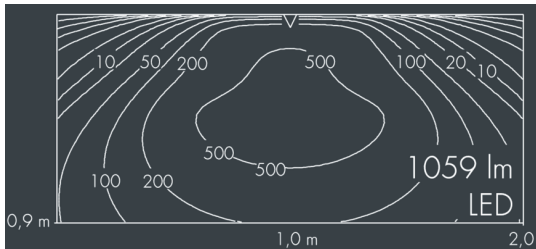

Ecoline modular system luminaire, right

8 799 056 209

6 × 2,5 W, 1059 lm, 3000 K warm white, 1-10V, wall washer 12° / 108°

L₁ = 642 mm

Customized solutions and modifications are possible: Special RAL, DB or NCS colours as polyester powder coat, luminaires in 2700 K and other colour temperatures and versions for high ambient temperature.

Specification text

housing made of extruded aluminum and corrosion-resistant die-cast aluminum AlSi12, polyester powder coated by high-quality and UV-stabilized coating process, Colour: silver grey, all exterior parts are stainless steel, UV stabilised, impact-resistant polycarbonate cover with partial frosting for uniform light diffraction, silicon gasket, closure with 2 stainless steel screws, with stainless steel coupling on left side, tilt range: 220°, cable gland: M20, connecting terminal: 5 pole, highly efficient optics made of transparent thermoplastic for precise lighting tasks, CRI > 80, max 2 SDCM, service life L₉₀/B₁₀ > 50.000 h, Beam angle (FWHM): 12° / 108°, luminous flux: 1059 lm, wattage: 15 W, delivered lumens 71 lm/W, protection type IP65, protection class I, impact resistance IK10, windage area 0,04 m², dimensions (L×H×W): 642 × 58 × 54 mm, weight 2.3 kg

 IP65 IK10

Specification

Wattage	15 W	Beam angle (FWHM)	12° / 108°
Delivered lumens	71 lm/W	Housing colour	silver grey
Light source	LED 3000 K	Power supply cable	Ø 6 – 10 mm
Color Rendering Index	CRI > 80	Protection type	IP65
Colour tolerance	max 2 SDCM	Protection class	I
Lifetime ta 25° C	L ₉₀ /B ₁₀ > 50.000 h	Impact resistance	IK10
Control gear	1-10V	Windage area	0,04m ²
Input voltage AC	110 – 240 V	Dimensions	642 × 58 × 54 mm
Input voltage DC	195	Weight	2,30 kg
Voltage protection	2 kV L/N 4 kV L/PE	Max. ambient temperature ta	40°
Luminaires per B16A / C16A	50 / 85		