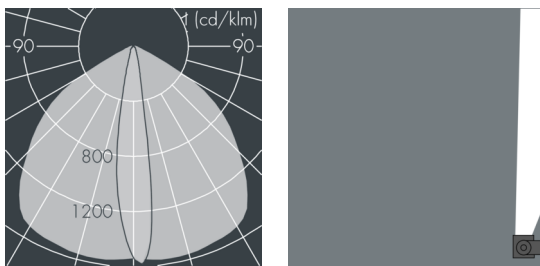

Ecoline modular system luminaire, right

8 799 056 209

6 × 2,5 W, 1059 lm, 3000 K warm white, 1-10V, wall washer 12° / 108°

L₁ = 642 mm

Customized solutions and modifications are possible: Special RAL, DB or NCS colours as polyester powder coat, luminaires in 2700 K and other colour temperatures and versions for high ambient temperature.

Specification text

housing made of extruded aluminum and corrosion-resistant die-cast aluminum AlSi12, polyester powder coated by high-quality and UV-stabilized coating process, Colour: silver grey, all exterior parts are stainless steel, UV stabilised, impact-resistant polycarbonate cover with partial frosting for uniform light diffraction, silicon gasket, closure with 2 stainless steel screws, with stainless steel coupling on left side, tilt range: 220°, cable gland: M20, connecting terminal: 5 pole, highly efficient optics made of transparent thermoplastic for precise lighting tasks, CRI > 80, max 2 SDCM, service life L₉₀/B₁₀ > 50.000 h, Beam angle (FWHM): 12° / 108°, luminous flux: 1059 lm, wattage: 15 W, delivered lumens 71 lm/W, protection type IP65, protection class I, impact resistance IK10, windage area 0,04 m², dimensions (L×H×W): 642 × 58 × 54 mm, weight 2.3 kg

 IP65 IK10

Specification

Wattage	15 W	Beam angle (FWHM)	12° / 108°
Delivered lumens	71 lm/W	Housing colour	silver grey
Light source	LED 3000 K	Power supply cable	Ø 6 – 10 mm
Color Rendering Index	CRI > 80	Protection type	IP65
Colour tolerance	max 2 SDCM	Protection class	I
Lifetime ta 25° C	L ₉₀ /B ₁₀ > 50.000 h	Impact resistance	IK10
Control gear	1-10V	Windage area	0,04m ²
Input voltage AC	110 – 240 V	Dimensions	642 × 58 × 54 mm
Input voltage DC	195	Weight	2,30 kg
Voltage protection	2 kV L/N 4 kV L/PE	Max. ambient temperature ta	40°
Luminaires per B16A / C16A	50 / 85		