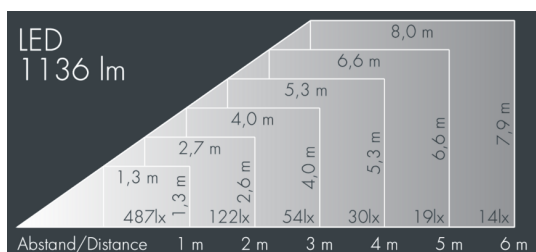

## Ecoline modular system luminaire, right

8 799 045 259

6 × 2,5 W, 1136 lm, 4000 K neutral white, 1-10V, wide beam 67°

L1 = 642 mm

Customized solutions and modifications are possible: Special RAL, DB or NCS colours as polyester powder coat, luminaires in 2700 K and other colour temperatures and versions for high ambient temperature.

## Specification text

housing made of extruded aluminum and corrosion-resistant die-cast aluminum AlSi12, polyester powder coated by high-quality and UV-stabilized coating process, Colour: black RAL 7021, all exterior parts are stainless steel, UV stabilised, impact-resistant polycarbonate cover with partial frosting for uniform light diffraction, silicon gasket, closure with 2 stainless steel screws, with stainless steel coupling on left side, tilt range: 220°, cable gland: M20, connecting terminal: 5 pole, highly efficient optics made of transparent thermoplastic for precise lighting tasks, CRI > 80, max 2 SDCM, service life L90/B10 > 50.000 h, Beam angle (FWHM): 67°, luminous flux: 1136 lm, wattage: 15 W, delivered lumens 76 lm/W, protection type IP65, protection class I, impact resistance IK10, windage area 0,04 m<sup>2</sup>, dimensions (L×H×W): 642 × 57 × 54 mm, weight 2.3 kg

## Specification

Wattage	15 W	Beam angle (FWHM)	67°
Delivered lumens	76 lm/W	Housing colour	black RAL 7021
Light source	LED 4000 K	Power supply cable	Ø 6 – 10 mm
Color Rendering Index	CRI > 80	Protection type	IP65
Colour tolerance	max 2 SDCM	Protection class	I
Lifetime ta 25° C	L90/B10 > 50.000 h	Impact resistance	IK10
Control gear	1-10V	Windage area	0,04m <sup>2</sup>
Input voltage AC	110 – 240 V	Dimensions	642 × 57 × 54 mm
Input voltage DC	195	Weight	2,30 kg
Voltage protection	2 kV L/N   4 kV L/PE	Max. ambient temperature ta	40°
Luminaires per B16A / C16A	50 / 85		