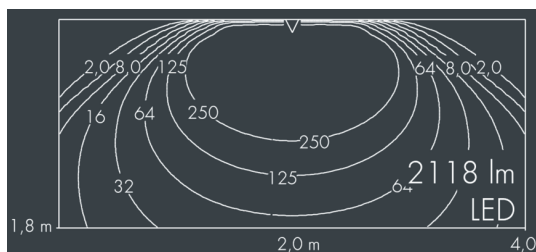

Ecoline modular system luminaire, middle

8 798 256 009

12 × 2,5 W, 2118 lm, 3000 K warm white, wall washer 12° / 108°

L1 = 1242 mm

Customized solutions and modifications are possible: Special RAL, DB or NCS colours as polyester powder coat, luminaires in 2700 K and other colour temperatures and versions for high ambient temperature.

Specification text

housing made of extruded aluminum and corrosion-resistant die-cast aluminum AlSi12, polyester powder coated by high-quality and UV-stabilized coating process, Colour: silver grey, all exterior parts are stainless steel, UV stabilised, impact-resistant polycarbonate cover with partial frosting for uniform light diffraction, silicon gasket, closure with 2 stainless steel screws, with stainless steel couplings on left and right side, tilt range: 220°, cable gland: M20, connecting terminal: 3 pole, highly efficient optics made of transparent thermoplastic for precise lighting tasks, CRI > 80, max 2 SDCM, service life L90/B10 > 50.000 h, Beam angle (FWHM): 12° / 108°, luminous flux: 2118 lm, wattage: 30 W, delivered lumens 71 lm/W, protection type IP65, protection class I, impact resistance IK10, windage area 0,07 m², dimensions (L×H×W): 1242 × 58 × 54 mm, weight 3.4 kg

Specification

Wattage	30 W	Beam angle (FWHM)	12° / 108°
Delivered lumens	71 lm/W	Housing colour	silver grey
Light source	LED 3000 K	Power supply cable	Ø 6 – 10 mm
Color Rendering Index	CRI > 80	Protection type	IP65
Colour tolerance	max 2 SDCM	Protection class	I
Lifetime ta 25° C	L90/B10 > 50.000 h	Impact resistance	IK10
Control gear	on / off	Windage area	0,07m²
Input voltage AC	110 – 240 V	Dimensions	1242 × 58 × 54 mm
Input voltage DC	195 – 255 V	Weight	3,40 kg
Voltage protection	2 kV L/N 4 kV L/PE	Max. ambient temperature ta	40°
Luminaires per B16A / C16A	50 / 85		